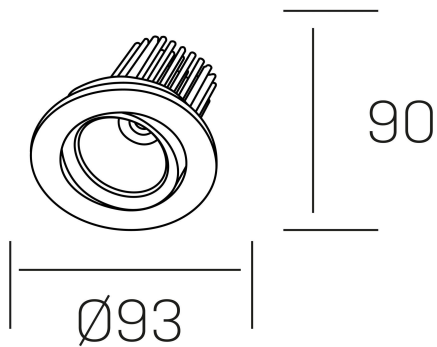

**rebecca**

K53270.01.RF.ALUMN.20.ST.9.30.PU

#### GENERAL DETAILS

INSTALLATION	recessed with frame
FINISHES ALUMINIUM	Aluminum
LIGHT DIRECTION	Orientable
TILTING DEGREES	30°
ROTATION DEGREES	350°
BEAM ANGLE	20°
INT/EXT IP DEGREE	IP 23
MATERIAL	Aluminum
IK DEGREE	IK05
UTILIZATION	Indoor
WARRANTY	3 years

#### ELECTRICAL DETAILS

LAMP	LED
POWER	10W
COLOUR TEMPERATURE	3000K
LUMINOUS FLUX	880 Lm
EFFICACY DIMMING	78-82 lm/W
DIMABLE	Push
DRIVER	Remote
CLASS PROTECTION	II
COLOUR RENDERING INDEX	CRI>90
VOLTAGE	220-240 V
FRECUENCIA	50-60 Hz
CURRENT INTENSITY	300 mA
LIFE TIME	35.000 h

#### GENERAL DIMENSIONS

DIMENSIONS	Ø 93 mm
CUT OUT	Ø 80 mm
HEIGHT	h 90 mm
DIMENSIONES DE EMBALAJE	125 × 110 × 110 mm
PESO NETO	0.22

\*Please might expect a max.15% figure reduction in finishes other than white