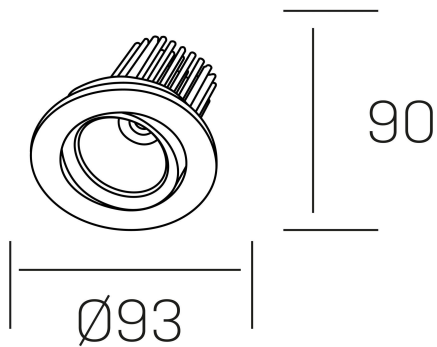

rebecca

K53270.01.RF.ALUMN.20.ST.9.30.PU

GENERAL DETAILS

INSTALLATION	recessed with frame
FINISHES ALUMINIUM	Aluminum
LIGHT DIRECTION	Orientable
TILTING DEGREES	30°
ROTATION DEGREES	350°
BEAM ANGLE	20°
INT/EXT IP DEGREE	IP 23
MATERIAL	Aluminum
IK DEGREE	IK05
UTILIZATION	Indoor
WARRANTY	3 years

ELECTRICAL DETAILS

LAMP	LED
POWER	10W
COLOUR TEMPERATURE	3000K
LUMINOUS FLUX	880 Lm
EFFICACY DIMMING	78-82 lm/W
DIMABLE	Push
DRIVER	Remote
CLASS PROTECTION	II
COLOUR RENDERING INDEX	CRI>90
VOLTAGE	220-240 V
FRECUENCIA	50-60 Hz
CURRENT INTENSITY	300 mA
LIFE TIME	50.000 h

GENERAL DIMENSIONS

DIMENSIONS	Ø 93 mm
CUT OUT	Ø 80 mm
HEIGHT	h 90 mm
DIMENSIONES DE EMBALAJE	125 × 110 × 110 mm
PESO NETO	0.22

*Please might expect a max.15% figure reduction in finishes other than white