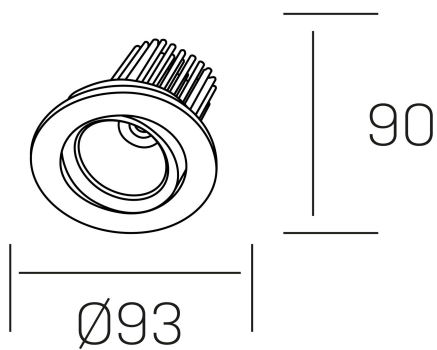

rebecca
K53270.01.RF.ALUMN.20.ST.9.30.DA

GENERAL DETAILS

INSTALLATION	recessed with frame
FINISHES ALUMINIUM	Aluminum
LIGHT DIRECTION	Orientable
TILTING DEGREES	30°
ROTATION DEGREES	350°
BEAM ANGLE	20°
INT/EXT IP DEGREE	IP 23
MATERIAL	Aluminum
IK DEGREE	IK05
UTILIZATION	Indoor
WARRANTY	3 years

ELECTRICAL DETAILS

LAMP	LED
POWER	10W
COLOUR TEMPERATURE	3000K
LUMINOUS FLUX	880 Lm
EFFICACY DIMMING	78-82 lm/W
DIMABLE	DALI
DRIVER	Remote
CLASS PROTECTION	II
COLOUR RENDERING INDEX	CRI>90
VOLTAGE	220-240 V
FRECUENCIA	50-60 Hz
CURRENT INTENSITY	300 mA
LIFE TIME	35.000 h

GENERAL DIMENSIONS

DIMENSIONS	Ø 93 mm
CUT OUT	Ø 80 mm
HEIGHT	h 90 mm
DIMENSIONES DE EMBALAJE	125 × 110 × 110 mm
PESO NETO	0.22

*Please might expect a max.15% figure reduction in finishes other than white