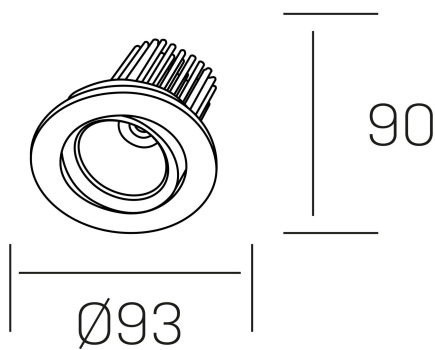

**rebecca**  
K53270.01.RF.ALUMN.20.ST.9.30.D1

#### GENERAL DETAILS

INSTALLATION	recessed with frame
FINISHES ALUMINIUM	Aluminum
LIGHT DIRECTION	Orientable
TILTING DEGREES	30°
ROTATION DEGREES	350°
BEAM ANGLE	20°
INT/EXT IP DEGREE	IP 23
MATERIAL	Aluminum
IK DEGREE	IK05
UTILIZATION	Indoor
WARRANTY	3 years

#### ELECTRICAL DETAILS

LAMP	LED
POWER	10W
COLOUR TEMPERATURE	3000K
LUMINOUS FLUX	880 Lm
EFFICACY DIMMING	78-82 lm/W
DIMABLE	1.10v
DRIVER	Remote
CLASS PROTECTION	II
COLOUR RENDERING INDEX	CRI>90
VOLTAGE	220-240 V
FRECUENCIA	50-60 Hz
CURRENT INTENSITY	300 mA
LIFE TIME	50.000 h

#### GENERAL DIMENSIONS

DIMENSIONS	Ø 93 mm
CUT OUT	Ø 80 mm
HEIGHT	h 90 mm
DIMENSIONES DE EMBALAJE	125 × 110 × 110 mm
PESO NETO	0.22

\*Please might expect a max.15% figure reduction in finishes other than white