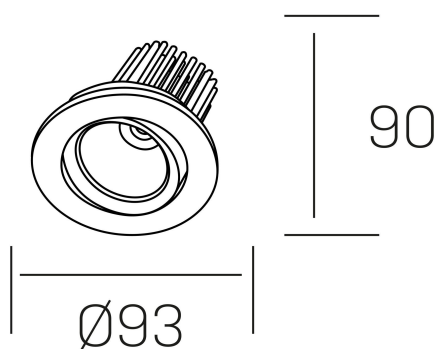

rebecca
K53270.01.RF.ALUMN.20.ST.9.30.D1

GENERAL DETAILS

INSTALLATION	recessed with frame
FINISHES ALUMINIUM	Aluminum
LIGHT DIRECTION	Orientable
TILTING DEGREES	30°
ROTATION DEGREES	350°
BEAM ANGLE	20°
INT/EXT IP DEGREE	IP 23
MATERIAL	Aluminum
IK DEGREE	IK05
UTILIZATION	Indoor
WARRANTY	3 years

ELECTRICAL DETAILS

LAMP	LED
POWER	10W
COLOUR TEMPERATURE	3000K
LUMINOUS FLUX	880 Lm
EFFICACY DIMMING	78-82 lm/W
DIMABLE	1.10v
DRIVER	Remote
CLASS PROTECTION	II
COLOUR RENDERING INDEX	CRI>90
VOLTAGE	220-240 V
FRECUENCIA	50-60 Hz
CURRENT INTENSITY	300 mA
LIFE TIME	35.000 h

GENERAL DIMENSIONS

DIMENSIONS	Ø 93 mm
CUT OUT	Ø 80 mm
HEIGHT	h 90 mm
DIMENSIONES DE EMBALAJE	125 × 110 × 110 mm
PESO NETO	0.22

*Please might expect a max.15% figure reduction in finishes other than white