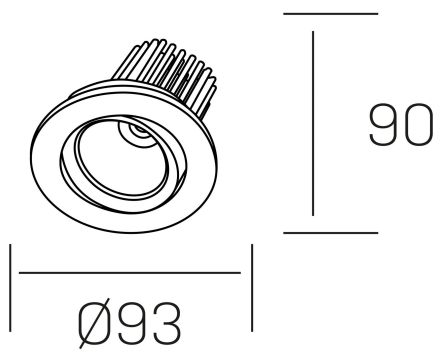

rebecca

K53270.01.RF.ALUMN.20.ST.9.30

GENERAL DETAILS

INSTALLATION	recessed with frame
FINISHES ALUMINIUM	Aluminum
LIGHT DIRECTION	Orientable
TILTING DEGREES	30°
ROTATION DEGREES	350°
BEAM ANGLE	20°
INT/EXT IP DEGREE	IP 23
MATERIAL	Aluminum
IK DEGREE	IK05
UTILIZATION	Indoor
WARRANTY	3 years

ELECTRICAL DETAILS

LAMP	LED
POWER	10W
COLOUR TEMPERATURE	3000K
LUMINOUS FLUX	880 Lm
EFFICACY DIMMING	78-82 lm/W
DIMABLE	No Dim
DRIVER	Remote
CLASS PROTECTION	II
COLOUR RENDERING INDEX	CRI>90
VOLTAGE	220-240 V
FRECUENCIA	50-60 Hz
CURRENT INTENSITY	300 mA
LIFE TIME	50.000 h

GENERAL DIMENSIONS

DIMENSIONS	Ø 93 mm
CUT OUT	Ø 80 mm
HEIGHT	h 90 mm
DIMENSIONES DE EMBALAJE	125 × 110 × 110 mm
PESO NETO	0.22

*Please might expect a max.15% figure reduction in finishes other than white