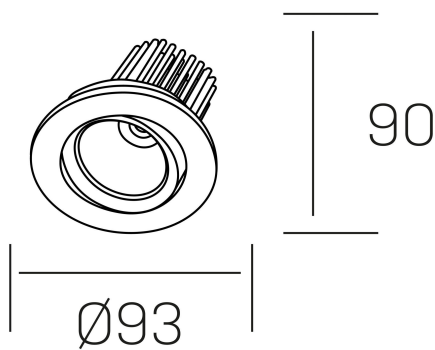

rebecca

K53270.01.RF.ALUMN.20.ST.9.30

#### GENERAL DETAILS

INSTALLATION	recessed with frame
FINISHES ALUMINIUM	Aluminum
LIGHT DIRECTION	Orientable
TILTING DEGREES	30°
ROTATION DEGREES	350°
BEAM ANGLE	20°
INT/EXT IP DEGREE	IP 23
MATERIAL	Aluminum
IK DEGREE	IK05
UTILIZATION	Indoor
WARRANTY	3 years

#### ELECTRICAL DETAILS

LAMP	LED
POWER	10W
COLOUR TEMPERATURE	3000K
LUMINOUS FLUX	880 Lm
EFFICACY DIMMING	78-82 lm/W
DIMABLE	No Dim
DRIVER	Remote
CLASS PROTECTION	II
COLOUR RENDERING INDEX	CRI>90
VOLTAGE	220-240 V
FRECUENCIA	50-60 Hz
CURRENT INTENSITY	300 mA
LIFE TIME	35.000 h

#### GENERAL DIMENSIONS

DIMENSIONS	Ø 93 mm
CUT OUT	Ø 80 mm
HEIGHT	h 90 mm
DIMENSIONES DE EMBALAJE	125 × 110 × 110 mm
PESO NETO	0.22

\*Please might expect a max.15% figure reduction in finishes other than white