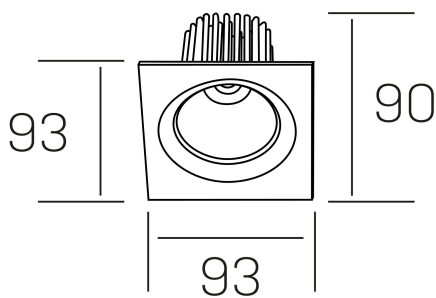

rebecca sq
K53271.01.RF.WH-WH.35.ST.9.40.PU

GENERAL DETAILS

INSTALLATION	recessed with frame
FINISHES ALUMINIUM	White-White
LIGHT DIRECTION	Orientable
TILTING DEGREES	30°
ROTATION DEGREES	350°
BEAM ANGLE	35°
INT/EXT IP DEGREE	IP 23
MATERIAL	Aluminum
IK DEGREE	IK05
UTILIZATION	Indoor
WARRANTY	3 years

ELECTRICAL DETAILS

LAMP	LED
POWER	10W
COLOUR TEMPERATURE	4000K
LUMINOUS FLUX	920 Lm
EFFICACY DIMMING	78-82 lm/W
DIMABLE	Push
DRIVER	Remote
CLASS PROTECTION	II
COLOUR RENDERING INDEX	CRI>90
VOLTAGE	220-240 V
FRECUENCIA	50-60 Hz
CURRENT INTENSITY	300 mA
LIFE TIME	35.000 h

GENERAL DIMENSIONS

DIMENSIONS	93×93 mm
CUT OUT	Ø 80 mm
HEIGHT	h 90 mm
DIMENSIONES DE EMBALAJE	125 × 110 × 110 mm
PESO NETO	0.24

*Please might expect a max.15% figure reduction in finishes other than white