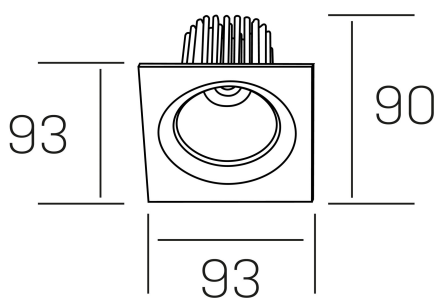

rebecca sq
K53271.01.RF.WH-WH.35.ST.9.40.PU

GENERAL DETAILS

INSTALLATION	recessed with frame
FINISHES ALUMINIUM	White-White
LIGHT DIRECTION	Orientable
TILTING DEGREES	30°
ROTATION DEGREES	350°
BEAM ANGLE	35°
INT/EXT IP DEGREE	IP 23
MATERIAL	Aluminum
IK DEGREE	IK05
UTILIZATION	Indoor
WARRANTY	3 years

ELECTRICAL DETAILS

LAMP	LED
POWER	10W
COLOUR TEMPERATURE	4000K
LUMINOUS FLUX	920 Lm
EFFICACY DIMMING	78-82 lm/W
DIMABLE	Push
DRIVER	Remote
CLASS PROTECTION	II
COLOUR RENDERING INDEX	CRI>90
VOLTAGE	220-240 V
FRECUENCIA	50-60 Hz
CURRENT INTENSITY	300 mA
LIFE TIME	50.000 h

GENERAL DIMENSIONS

DIMENSIONS	93×93 mm
CUT OUT	Ø 80 mm
HEIGHT	h 90 mm
DIMENSIONES DE EMBALAJE	125 × 110 × 110 mm
PESO NETO	0.24

*Please might expect a max.15% figure reduction in finishes other than white