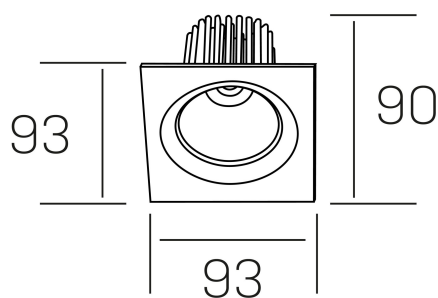

rebecca sq
K53271.01.RF.WH-WH.35.ST.9.40.DA

GENERAL DETAILS

INSTALLATION	recessed with frame
FINISHES ALUMINIUM	White-White
LIGHT DIRECTION	Orientable
TILTING DEGREES	30°
ROTATION DEGREES	350°
BEAM ANGLE	35°
INT/EXT IP DEGREE	IP 23
MATERIAL	Aluminum
IK DEGREE	IK05
UTILIZATION	Indoor
WARRANTY	3 years

ELECTRICAL DETAILS

LAMP	LED
POWER	10W
COLOUR TEMPERATURE	4000K
LUMINOUS FLUX	920 Lm
EFFICACY DIMMING	78-82 lm/W
DIMABLE	DALI
DRIVER	Remote
CLASS PROTECTION	II
COLOUR RENDERING INDEX	CRI>90
VOLTAGE	220-240 V
FRECUENCIA	50-60 Hz
CURRENT INTENSITY	300 mA
LIFE TIME	35.000 h

GENERAL DIMENSIONS

DIMENSIONS	93×93 mm
CUT OUT	Ø 80 mm
HEIGHT	h 90 mm
DIMENSIONES DE EMBALAJE	125 × 110 × 110 mm
PESO NETO	0.24

*Please might expect a max.15% figure reduction in finishes other than white