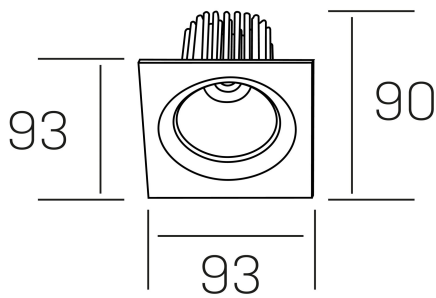

rebecca sq
K53271.01.RF.WH-WH.35.ST.9.40.D1

GENERAL DETAILS

INSTALLATION	recessed with frame
FINISHES ALUMINIUM	White-White
LIGHT DIRECTION	Orientable
TILTING DEGREES	30°
ROTATION DEGREES	350°
BEAM ANGLE	35°
INT/EXT IP DEGREE	IP 23
MATERIAL	Aluminum
IK DEGREE	IK05
UTILIZATION	Indoor
WARRANTY	3 years

ELECTRICAL DETAILS

LAMP	LED
POWER	10W
COLOUR TEMPERATURE	4000K
LUMINOUS FLUX	920 Lm
EFFICACY DIMMING	78-82 lm/W
DIMABLE	1.10v
DRIVER	Remote
CLASS PROTECTION	II
COLOUR RENDERING INDEX	CRI>90
VOLTAGE	220-240 V
FRECUENCIA	50-60 Hz
CURRENT INTENSITY	300 mA
LIFE TIME	50.000 h

GENERAL DIMENSIONS

DIMENSIONS	93×93 mm
CUT OUT	Ø 80 mm
HEIGHT	h 90 mm
DIMENSIONES DE EMBALAJE	125 × 110 × 110 mm
PESO NETO	0.24

*Please might expect a max.15% figure reduction in finishes other than white