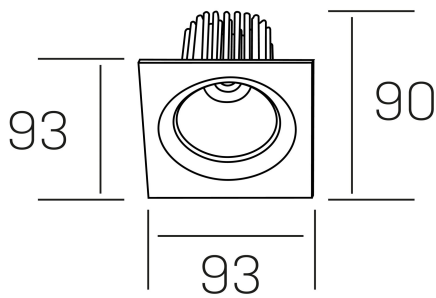

rebecca sq
K53271.01.RF.WH-WH.35.ST.9.40

GENERAL DETAILS

INSTALLATION	recessed with frame
FINISHES ALUMINIUM	White-White
LIGHT DIRECTION	Orientable
TILTING DEGREES	30°
ROTATION DEGREES	350°
BEAM ANGLE	35°
INT/EXT IP DEGREE	IP 23
MATERIAL	Aluminum
IK DEGREE	IK05
UTILIZATION	Indoor
WARRANTY	5 years

ELECTRICAL DETAILS

LAMP	LED
POWER	10W
COLOUR TEMPERATURE	4000K
LUMINOUS FLUX	920 Lm
EFFICACY DIMMING	78-82 lm/W
DIMABLE	No Dim
DRIVER	Remote
CLASS PROTECTION	II
COLOUR RENDERING INDEX	CRI>90
VOLTAGE	220-240 V
FRECUENCIA	50-60 Hz
CURRENT INTENSITY	300 mA
LIFE TIME	50.000 h

GENERAL DIMENSIONS

DIMENSIONS	93×93 mm
CUT OUT	Ø 80 mm
HEIGHT	h 90 mm
DIMENSIONES DE EMBALAJE	125 × 110 × 110 mm
PESO NETO	0.24

*Please might expect a max.15% figure reduction in finishes other than white