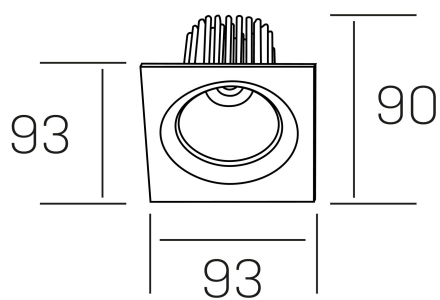

rebecca sq
K53271.01.RF.WH-WH.35.ST.9.30.PC

GENERAL DETAILS

INSTALLATION	recessed with frame
FINISHES ALUMINIUM	White-White
LIGHT DIRECTION	Orientable
TILTING DEGREES	30°
ROTATION DEGREES	350°
BEAM ANGLE	35°
INT/EXT IP DEGREE	IP 23
MATERIAL	Aluminum
IK DEGREE	IK05
UTILIZATION	Indoor
WARRANTY	5 years

ELECTRICAL DETAILS

LAMP	LED
POWER	10W
COLOUR TEMPERATURE	3000K
LUMINOUS FLUX	880 Lm
EFFICACY DIMMING	78-82 lm/W
DIMABLE	PHASE CUT
DRIVER	Remote
CLASS PROTECTION	II
COLOUR RENDERING INDEX	CRI>90
VOLTAGE	220-240 V
FRECUENCIA	50-60 Hz
CURRENT INTENSITY	300 mA
LIFE TIME	50.000 h

GENERAL DIMENSIONS

DIMENSIONS	93×93 mm
CUT OUT	Ø 80 mm
HEIGHT	h 90 mm
DIMENSIONES DE EMBALAJE	125 × 110 × 110 mm
PESO NETO	0.24

*Please might expect a max.15% figure reduction in finishes other than white