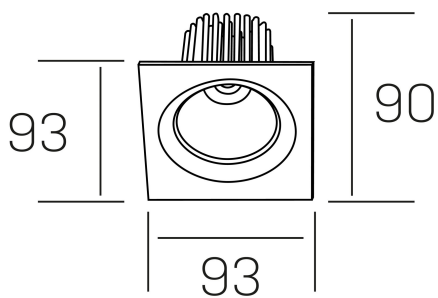

rebecca sq
K53271.01.RF.WH-WH.35.ST.9.30.PC

GENERAL DETAILS

INSTALLATION	recessed with frame
FINISHES ALUMINIUM	White-White
LIGHT DIRECTION	Orientable
TILTING DEGREES	30°
ROTATION DEGREES	350°
BEAM ANGLE	35°
INT/EXT IP DEGREE	IP 23
MATERIAL	Aluminum
IK DEGREE	IK05
UTILIZATION	Indoor
WARRANTY	3 years

ELECTRICAL DETAILS

LAMP	LED
POWER	10W
COLOUR TEMPERATURE	3000K
LUMINOUS FLUX	880 Lm
EFFICACY DIMMING	78-82 lm/W
DIMABLE	PHASE CUT
DRIVER	Remote
CLASS PROTECTION	II
COLOUR RENDERING INDEX	CRI>90
VOLTAGE	220-240 V
FRECUENCIA	50-60 Hz
CURRENT INTENSITY	300 mA
LIFE TIME	35.000 h

GENERAL DIMENSIONS

DIMENSIONS	93×93 mm
CUT OUT	Ø 80 mm
HEIGHT	h 90 mm
DIMENSIONES DE EMBALAJE	125 × 110 × 110 mm
PESO NETO	0.24

*Please might expect a max.15% figure reduction in finishes other than white