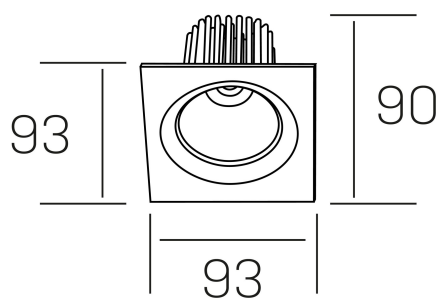

rebecca sq
K53271.01.RF.WH-WH.35.ST.9.30.DA

GENERAL DETAILS

INSTALLATION	recessed with frame
FINISHES ALUMINIUM	White-White
LIGHT DIRECTION	Orientable
TILTING DEGREES	30°
ROTATION DEGREES	350°
BEAM ANGLE	35°
INT/EXT IP DEGREE	IP 23
MATERIAL	Aluminum
IK DEGREE	IK05
UTILIZATION	Indoor
WARRANTY	5 years

ELECTRICAL DETAILS

LAMP	LED
POWER	10W
COLOUR TEMPERATURE	3000K
LUMINOUS FLUX	880 Lm
EFFICACY DIMMING	78-82 lm/W
DIMABLE	DALI
DRIVER	Remote
CLASS PROTECTION	II
COLOUR RENDERING INDEX	CRI>90
VOLTAGE	220-240 V
FRECUENCIA	50-60 Hz
CURRENT INTENSITY	300 mA
LIFE TIME	50.000 h

GENERAL DIMENSIONS

DIMENSIONS	93×93 mm
CUT OUT	Ø 80 mm
HEIGHT	h 90 mm
DIMENSIONES DE EMBALAJE	125 × 110 × 110 mm
PESO NETO	0.24

*Please might expect a max.15% figure reduction in finishes other than white