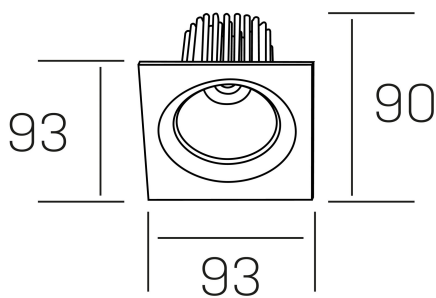

**rebecca sq**  
K53271.01.RF.WH-WH.35.ST.9.30

## GENERAL DETAILS

INSTALLATION	recessed with frame
FINISHES ALUMINIUM	White-White
LIGHT DIRECTION	Orientable
TILTING DEGREES	30°
ROTATION DEGREES	350°
BEAM ANGLE	35°
INT/EXT IP DEGREE	IP 23
MATERIAL	Aluminum
IK DEGREE	IK05
UTILIZATION	Indoor
WARRANTY	5 years

## ELECTRICAL DETAILS

LAMP	LED
POWER	10W
COLOUR TEMPERATURE	3000K
LUMINOUS FLUX	880 Lm
EFFICACY DIMMING	78-82 lm/W
DIMABLE	No Dim
DRIVER	Remote
CLASS PROTECTION	II
COLOUR RENDERING INDEX	CRI>90
VOLTAGE	220-240 V
FRECUENCIA	50-60 Hz
CURRENT INTENSITY	300 mA
LIFE TIME	50.000 h

## GENERAL DIMENSIONS

DIMENSIONS	93×93 mm
CUT OUT	Ø 80 mm
HEIGHT	h 90 mm
DIMENSIONES DE EMBALAJE	125 × 110 × 110 mm
PESO NETO	0.24

\*Please might expect a max.15% figure reduction in finishes other than white