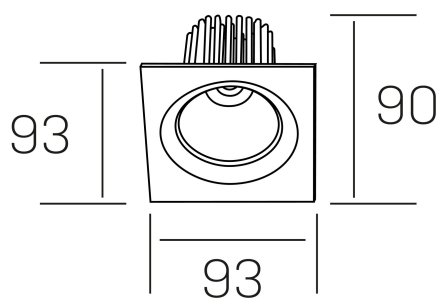

**rebecca sq**  
K53271.01.RF.WH-WH.35.ST.9.30

## GENERAL DETAILS

INSTALLATION	recessed with frame
FINISHES ALUMINIUM	White-White
LIGHT DIRECTION	Orientable
TILTING DEGREES	30°
ROTATION DEGREES	350°
BEAM ANGLE	35°
INT/EXT IP DEGREE	IP 23
MATERIAL	Aluminum
IK DEGREE	IK05
UTILIZATION	Indoor
WARRANTY	3 years

## ELECTRICAL DETAILS

LAMP	LED
POWER	10W
COLOUR TEMPERATURE	3000K
LUMINOUS FLUX	880 Lm
EFFICACY DIMMING	78-82 lm/W
DIMABLE	No Dim
DRIVER	Remote
CLASS PROTECTION	II
COLOUR RENDERING INDEX	CRI>90
VOLTAGE	220-240 V
FRECUENCIA	50-60 Hz
CURRENT INTENSITY	300 mA
LIFE TIME	50.000 h

## GENERAL DIMENSIONS

DIMENSIONS	93×93 mm
CUT OUT	Ø 80 mm
HEIGHT	h 90 mm
DIMENSIONES DE EMBALAJE	125 × 110 × 110 mm
PESO NETO	0.24

\*Please might expect a max.15% figure reduction in finishes other than white