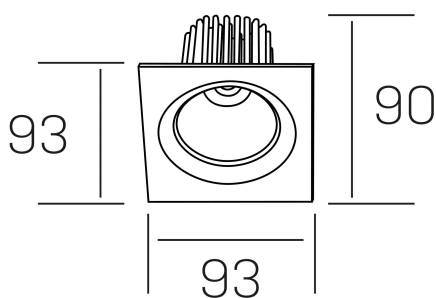

rebecca sq
K53271.01.RF.WH-WH.20.ST.9.40.PU

GENERAL DETAILS

INSTALLATION	recessed with frame
FINISHES ALUMINIUM	White-White
LIGHT DIRECTION	Orientable
TILTING DEGREES	30°
ROTATION DEGREES	350°
BEAM ANGLE	20°
INT/EXT IP DEGREE	IP 23
MATERIAL	Aluminum
IK DEGREE	IK05
UTILIZATION	Indoor
WARRANTY	3 years

ELECTRICAL DETAILS

LAMP	LED
POWER	10W
COLOUR TEMPERATURE	4000K
LUMINOUS FLUX	920 Lm
EFFICACY DIMMING	78-82 lm/W
DIMABLE	Push
DRIVER	Remote
CLASS PROTECTION	II
COLOUR RENDERING INDEX	CRI>90
VOLTAGE	220-240 V
FRECUENCIA	50-60 Hz
CURRENT INTENSITY	300 mA
LIFE TIME	50.000 h

GENERAL DIMENSIONS

DIMENSIONS	93×93 mm
CUT OUT	Ø 80 mm
HEIGHT	h 90 mm
DIMENSIONES DE EMBALAJE	125 × 110 × 110 mm
PESO NETO	0.24

*Please might expect a max.15% figure reduction in finishes other than white