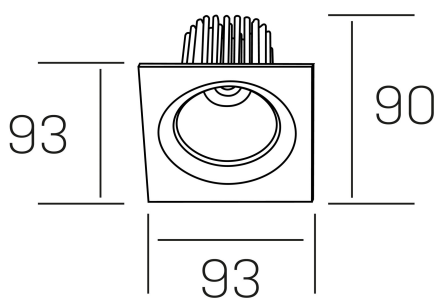

rebecca sq
K53271.01.RF.WH-WH.20.ST.9.40.PU

GENERAL DETAILS

INSTALLATION	recessed with frame
FINISHES ALUMINIUM	White-White
LIGHT DIRECTION	Orientable
TILTING DEGREES	30°
ROTATION DEGREES	350°
BEAM ANGLE	20°
INT/EXT IP DEGREE	IP 23
MATERIAL	Aluminum
IK DEGREE	IK05
UTILIZATION	Indoor
WARRANTY	5 years

ELECTRICAL DETAILS

LAMP	LED
POWER	10W
COLOUR TEMPERATURE	4000K
LUMINOUS FLUX	920 Lm
EFFICACY DIMMING	78-82 lm/W
DIMABLE	Push
DRIVER	Remote
CLASS PROTECTION	II
COLOUR RENDERING INDEX	CRI>90
VOLTAGE	220-240 V
FRECUENCIA	50-60 Hz
CURRENT INTENSITY	300 mA
LIFE TIME	50.000 h

GENERAL DIMENSIONS

DIMENSIONS	93×93 mm
CUT OUT	Ø 80 mm
HEIGHT	h 90 mm
DIMENSIONES DE EMBALAJE	125 × 110 × 110 mm
PESO NETO	0.24

*Please might expect a max.15% figure reduction in finishes other than white