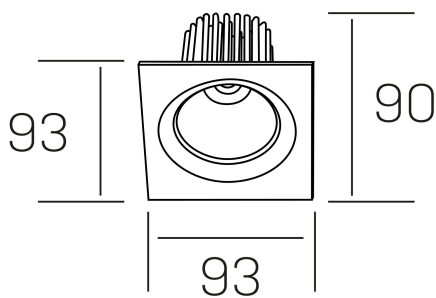

rebecca sq
K53271.01.RF.WH-WH.20.ST.9.40.PU

GENERAL DETAILS

INSTALLATION	recessed with frame
FINISHES ALUMINIUM	White-White
LIGHT DIRECTION	Orientable
TILTING DEGREES	30°
ROTATION DEGREES	350°
BEAM ANGLE	20°
INT/EXT IP DEGREE	IP 23
MATERIAL	Aluminum
IK DEGREE	IK05
UTILIZATION	Indoor
WARRANTY	3 years

ELECTRICAL DETAILS

LAMP	LED
POWER	10W
COLOUR TEMPERATURE	4000K
LUMINOUS FLUX	920 Lm
EFFICACY DIMMING	78-82 lm/W
DIMABLE	Push
DRIVER	Remote
CLASS PROTECTION	II
COLOUR RENDERING INDEX	CRI>90
VOLTAGE	220-240 V
FRECUENCIA	50-60 Hz
CURRENT INTENSITY	300 mA
LIFE TIME	35.000 h

GENERAL DIMENSIONS

DIMENSIONS	93×93 mm
CUT OUT	Ø 80 mm
HEIGHT	h 90 mm
DIMENSIONES DE EMBALAJE	125 × 110 × 110 mm
PESO NETO	0.24

*Please might expect a max.15% figure reduction in finishes other than white