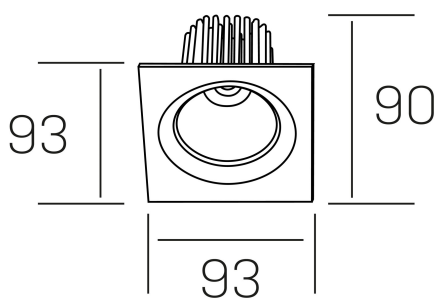

rebecca sq
K53271.01.RF.WH-WH.20.ST.9.40.PC

GENERAL DETAILS

INSTALLATION	recessed with frame
FINISHES ALUMINIUM	White-White
LIGHT DIRECTION	Orientable
TILTING DEGREES	30°
ROTATION DEGREES	350°
BEAM ANGLE	20°
INT/EXT IP DEGREE	IP 23
MATERIAL	Aluminum
IK DEGREE	IK05
UTILIZATION	Indoor
WARRANTY	3 years

ELECTRICAL DETAILS

LAMP	LED
POWER	10W
COLOUR TEMPERATURE	4000K
LUMINOUS FLUX	920 Lm
EFFICACY DIMMING	78-82 lm/W
DIMABLE	PHASE CUT
DRIVER	Remote
CLASS PROTECTION	II
COLOUR RENDERING INDEX	CRI>90
VOLTAGE	220-240 V
FRECUENCIA	50-60 Hz
CURRENT INTENSITY	300 mA
LIFE TIME	50.000 h

GENERAL DIMENSIONS

DIMENSIONS	93×93 mm
CUT OUT	Ø 80 mm
HEIGHT	h 90 mm
DIMENSIONES DE EMBALAJE	125 × 110 × 110 mm
PESO NETO	0.24

*Please might expect a max.15% figure reduction in finishes other than white