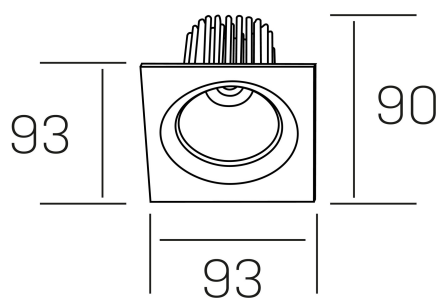

rebecca sq
K53271.01.RF.WH-WH.20.ST.9.40.DA

GENERAL DETAILS

INSTALLATION	recessed with frame
FINISHES ALUMINIUM	White-White
LIGHT DIRECTION	Orientable
TILTING DEGREES	30°
ROTATION DEGREES	350°
BEAM ANGLE	20°
INT/EXT IP DEGREE	IP 23
MATERIAL	Aluminum
IK DEGREE	IK05
UTILIZATION	Indoor
WARRANTY	5 years

ELECTRICAL DETAILS

LAMP	LED
POWER	10W
COLOUR TEMPERATURE	4000K
LUMINOUS FLUX	920 Lm
EFFICACY DIMMING	78-82 lm/W
DIMABLE	DALI
DRIVER	Remote
CLASS PROTECTION	II
COLOUR RENDERING INDEX	CRI>90
VOLTAGE	220-240 V
FRECUENCIA	50-60 Hz
CURRENT INTENSITY	300 mA
LIFE TIME	50.000 h

GENERAL DIMENSIONS

DIMENSIONS	93×93 mm
CUT OUT	Ø 80 mm
HEIGHT	h 90 mm
DIMENSIONES DE EMBALAJE	125 × 110 × 110 mm
PESO NETO	0.24

*Please might expect a max.15% figure reduction in finishes other than white