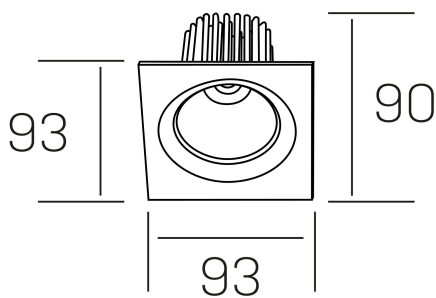

rebecca sq
K53271.01.RF.WH-WH.20.ST.9.40.D1

GENERAL DETAILS

INSTALLATION	recessed with frame
FINISHES ALUMINIUM	White-White
LIGHT DIRECTION	Orientable
TILTING DEGREES	30°
ROTATION DEGREES	350°
BEAM ANGLE	20°
INT/EXT IP DEGREE	IP 23
MATERIAL	Aluminum
IK DEGREE	IK05
UTILIZATION	Indoor
WARRANTY	3 years

ELECTRICAL DETAILS

LAMP	LED
POWER	10W
COLOUR TEMPERATURE	4000K
LUMINOUS FLUX	920 Lm
EFFICACY DIMMING	78-82 lm/W
DIMABLE	1.10v
DRIVER	Remote
CLASS PROTECTION	II
COLOUR RENDERING INDEX	CRI>90
VOLTAGE	220-240 V
FRECUENCIA	50-60 Hz
CURRENT INTENSITY	300 mA
LIFE TIME	35.000 h

GENERAL DIMENSIONS

DIMENSIONS	93×93 mm
CUT OUT	Ø 80 mm
HEIGHT	h 90 mm
DIMENSIONES DE EMBALAJE	125 × 110 × 110 mm
PESO NETO	0.24

*Please might expect a max.15% figure reduction in finishes other than white