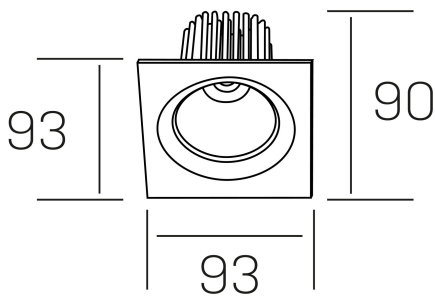

rebecca sq
K53271.01.RF.WH-WH.20.ST.9.40

GENERAL DETAILS

INSTALLATION	recessed with frame
FINISHES ALUMINIUM	White-White
LIGHT DIRECTION	Orientable
TILTING DEGREES	30°
ROTATION DEGREES	350°
BEAM ANGLE	20°
INT/EXT IP DEGREE	IP 23
MATERIAL	Aluminum
IK DEGREE	IK05
UTILIZATION	Indoor
WARRANTY	5 years

ELECTRICAL DETAILS

LAMP	LED
POWER	10W
COLOUR TEMPERATURE	4000K
LUMINOUS FLUX	920 Lm
EFFICACY DIMMING	78-82 lm/W
DIMABLE	No Dim
DRIVER	Remote
CLASS PROTECTION	II
COLOUR RENDERING INDEX	CRI>90
VOLTAGE	220-240 V
FRECUENCIA	50-60 Hz
CURRENT INTENSITY	300 mA
LIFE TIME	50.000 h

GENERAL DIMENSIONS

DIMENSIONS	93×93 mm
CUT OUT	Ø 80 mm
HEIGHT	h 90 mm
DIMENSIONES DE EMBALAJE	125 × 110 × 110 mm
PESO NETO	0.24

*Please might expect a max.15% figure reduction in finishes other than white