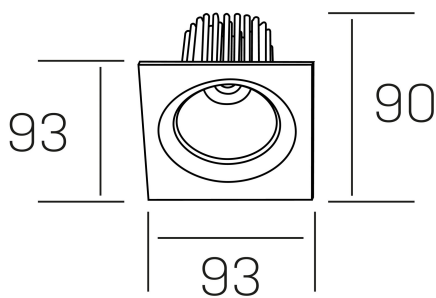

rebecca sq
K53271.01.RF.WH-WH.20.ST.9.40

GENERAL DETAILS

INSTALLATION	recessed with frame
FINISHES ALUMINIUM	White-White
LIGHT DIRECTION	Orientable
TILTING DEGREES	30°
ROTATION DEGREES	350°
BEAM ANGLE	20°
INT/EXT IP DEGREE	IP 23
MATERIAL	Aluminum
IK DEGREE	IK05
UTILIZATION	Indoor
WARRANTY	3 years

ELECTRICAL DETAILS

LAMP	LED
POWER	10W
COLOUR TEMPERATURE	4000K
LUMINOUS FLUX	920 Lm
EFFICACY DIMMING	78-82 lm/W
DIMABLE	No Dim
DRIVER	Remote
CLASS PROTECTION	II
COLOUR RENDERING INDEX	CRI>90
VOLTAGE	220-240 V
FRECUENCIA	50-60 Hz
CURRENT INTENSITY	300 mA
LIFE TIME	50.000 h

GENERAL DIMENSIONS

DIMENSIONS	93×93 mm
CUT OUT	Ø 80 mm
HEIGHT	h 90 mm
DIMENSIONES DE EMBALAJE	125 × 110 × 110 mm
PESO NETO	0.24

*Please might expect a max.15% figure reduction in finishes other than white