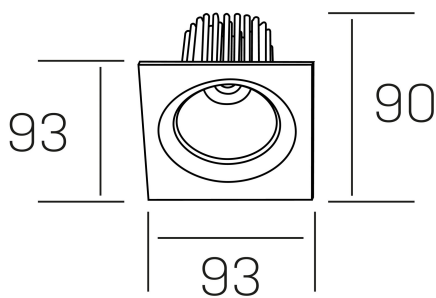

rebecca sq
K53271.01.RF.WH-WH.20.ST.9.30.PU

GENERAL DETAILS

INSTALLATION	recessed with frame
FINISHES ALUMINIUM	White-White
LIGHT DIRECTION	Orientable
TILTING DEGREES	30°
ROTATION DEGREES	350°
BEAM ANGLE	20°
INT/EXT IP DEGREE	IP 23
MATERIAL	Aluminum
IK DEGREE	IK05
UTILIZATION	Indoor
WARRANTY	5 years

ELECTRICAL DETAILS

LAMP	LED
POWER	10W
COLOUR TEMPERATURE	3000K
LUMINOUS FLUX	880 Lm
EFFICACY DIMMING	78-82 lm/W
DIMABLE	Push
DRIVER	Remote
CLASS PROTECTION	II
COLOUR RENDERING INDEX	CRI>90
VOLTAGE	220-240 V
FRECUENCIA	50-60 Hz
CURRENT INTENSITY	300 mA
LIFE TIME	50.000 h

GENERAL DIMENSIONS

DIMENSIONS	93×93 mm
CUT OUT	Ø 80 mm
HEIGHT	h 90 mm
DIMENSIONES DE EMBALAJE	125 × 110 × 110 mm
PESO NETO	0.24

*Please might expect a max.15% figure reduction in finishes other than white