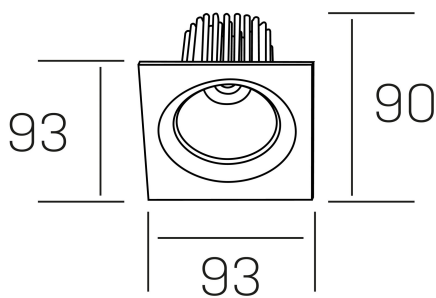

**rebecca sq**  
K53271.01.RF.WH-WH.20.ST.9.30.DA

## GENERAL DETAILS

INSTALLATION	recessed with frame
FINISHES ALUMINIUM	White-White
LIGHT DIRECTION	Orientable
TILTING DEGREES	30°
ROTATION DEGREES	350°
BEAM ANGLE	20°
INT/EXT IP DEGREE	IP 23
MATERIAL	Aluminum
IK DEGREE	IK05
UTILIZATION	Indoor
WARRANTY	3 years

## ELECTRICAL DETAILS

LAMP	LED
POWER	10W
COLOUR TEMPERATURE	3000K
LUMINOUS FLUX	880 Lm
EFFICACY DIMMING	78-82 lm/W
DIMABLE	DALI
DRIVER	Remote
CLASS PROTECTION	II
COLOUR RENDERING INDEX	CRI>90
VOLTAGE	220-240 V
FRECUENCIA	50-60 Hz
CURRENT INTENSITY	300 mA
LIFE TIME	35.000 h

## GENERAL DIMENSIONS

DIMENSIONS	93×93 mm
CUT OUT	Ø 80 mm
HEIGHT	h 90 mm
DIMENSIONES DE EMBALAJE	125 × 110 × 110 mm
PESO NETO	0.24

\*Please might expect a max.15% figure reduction in finishes other than white