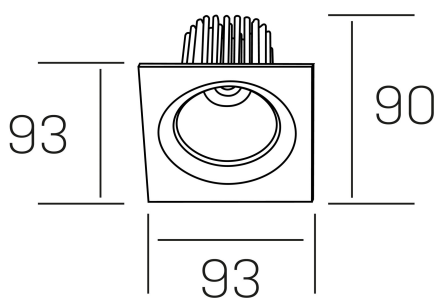

rebecca sq
K53271.01.RF.WH-WH.20.ST.9.30.D1

GENERAL DETAILS

INSTALLATION	recessed with frame
FINISHES ALUMINIUM	White-White
LIGHT DIRECTION	Orientable
TILTING DEGREES	30°
ROTATION DEGREES	350°
BEAM ANGLE	20°
INT/EXT IP DEGREE	IP 23
MATERIAL	Aluminum
IK DEGREE	IK05
UTILIZATION	Indoor
WARRANTY	5 years

ELECTRICAL DETAILS

LAMP	LED
POWER	10W
COLOUR TEMPERATURE	3000K
LUMINOUS FLUX	880 Lm
EFFICACY DIMMING	78-82 lm/W
DIMABLE	1.10v
DRIVER	Remote
CLASS PROTECTION	II
COLOUR RENDERING INDEX	CRI>90
VOLTAGE	220-240 V
FRECUENCIA	50-60 Hz
CURRENT INTENSITY	300 mA
LIFE TIME	50.000 h

GENERAL DIMENSIONS

DIMENSIONS	93×93 mm
CUT OUT	Ø 80 mm
HEIGHT	h 90 mm
DIMENSIONES DE EMBALAJE	125 × 110 × 110 mm
PESO NETO	0.24

*Please might expect a max.15% figure reduction in finishes other than white