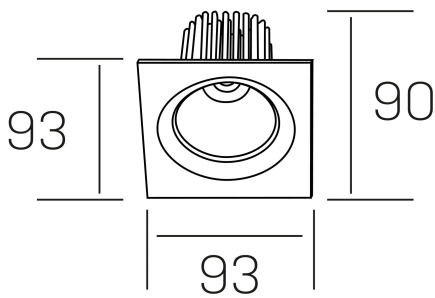

**rebecca sq**  
K53271.01.RF.WH-WH.20.ST.9.30

## GENERAL DETAILS

INSTALLATION	recessed with frame
FINISHES ALUMINIUM	White-White
LIGHT DIRECTION	Orientable
TILTING DEGREES	30°
ROTATION DEGREES	350°
BEAM ANGLE	20°
INT/EXT IP DEGREE	IP 23
MATERIAL	Aluminum
IK DEGREE	IK05
UTILIZATION	Indoor
WARRANTY	5 years

## ELECTRICAL DETAILS

LAMP	LED
POWER	10W
COLOUR TEMPERATURE	3000K
LUMINOUS FLUX	880 Lm
EFFICACY DIMMING	78-82 lm/W
DIMABLE	No Dim
DRIVER	Remote
CLASS PROTECTION	II
COLOUR RENDERING INDEX	CRI>90
VOLTAGE	220-240 V
FRECUENCIA	50-60 Hz
CURRENT INTENSITY	300 mA
LIFE TIME	50.000 h

## GENERAL DIMENSIONS

DIMENSIONS	93×93 mm
CUT OUT	Ø 80 mm
HEIGHT	h 90 mm
DIMENSIONES DE EMBALAJE	125 × 110 × 110 mm
PESO NETO	0.24

\*Please might expect a max.15% figure reduction in finishes other than white