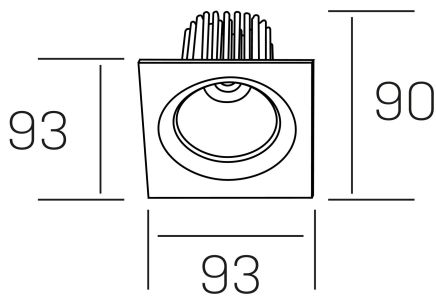

rebecca sq
K53271.01.RF.WH-WH.20.ST.9.30

GENERAL DETAILS

| | |
|--------------------|---------------------|
| INSTALLATION | recessed with frame |
| FINISHES ALUMINIUM | White-White |
| LIGHT DIRECTION | Orientable |
| TILTING DEGREES | 30° |
| ROTATION DEGREES | 350° |
| BEAM ANGLE | 20° |
| INT/EXT IP DEGREE | IP 23 |
| MATERIAL | Aluminum |
| IK DEGREE | IK05 |
| UTILIZATION | Indoor |
| WARRANTY | 3 years |

ELECTRICAL DETAILS

| | |
|------------------------|------------|
| LAMP | LED |
| POWER | 10W |
| COLOUR TEMPERATURE | 3000K |
| LUMINOUS FLUX | 880 Lm |
| EFFICACY DIMMING | 78-82 lm/W |
| DIMABLE | No Dim |
| DRIVER | Remote |
| CLASS PROTECTION | II |
| COLOUR RENDERING INDEX | CRI>90 |
| VOLTAGE | 220-240 V |
| FRECUENCIA | 50-60 Hz |
| CURRENT INTENSITY | 300 mA |
| LIFE TIME | 50.000 h |

GENERAL DIMENSIONS

| | |
|-------------------------|--------------------|
| DIMENSIONS | 93×93 mm |
| CUT OUT | Ø 80 mm |
| HEIGHT | h 90 mm |
| DIMENSIONES DE EMBALAJE | 125 × 110 × 110 mm |
| PESO NETO | 0.24 |