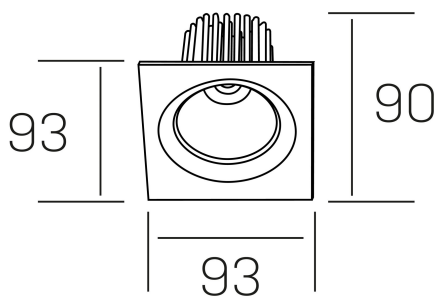

rebecca sq
K53271.01.RF.ALUMN.35.ST.9.40.DA

GENERAL DETAILS

INSTALLATION	recessed with frame
FINISHES ALUMINIUM	Aluminum
LIGHT DIRECTION	Orientable
TILTING DEGREES	30°
ROTATION DEGREES	350°
BEAM ANGLE	35°
INT/EXT IP DEGREE	IP 23
MATERIAL	Aluminum
IK DEGREE	IK05
UTILIZATION	Indoor
WARRANTY	3 years

ELECTRICAL DETAILS

LAMP	LED
POWER	10W
COLOUR TEMPERATURE	4000K
LUMINOUS FLUX	920 Lm
EFFICACY DIMMING	78-82 lm/W
DIMABLE	DALI
DRIVER	Remote
CLASS PROTECTION	II
COLOUR RENDERING INDEX	CRI>90
VOLTAGE	220-240 V
FRECUENCIA	50-60 Hz
CURRENT INTENSITY	300 mA
LIFE TIME	50.000 h

GENERAL DIMENSIONS

DIMENSIONS	93×93 mm
CUT OUT	Ø 80 mm
HEIGHT	h 90 mm
DIMENSIONES DE EMBALAJE	125 × 110 × 110 mm
PESO NETO	0.24

*Please might expect a max.15% figure reduction in finishes other than white