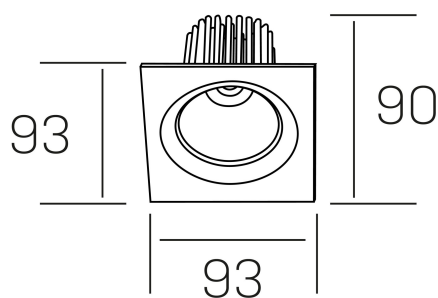

**rebecca sq**  
K53271.01.RF.ALUMN.35.ST.9.40.D1

## GENERAL DETAILS

INSTALLATION	recessed with frame
FINISHES ALUMINIUM	Aluminum
LIGHT DIRECTION	Orientable
TILTING DEGREES	30°
ROTATION DEGREES	350°
BEAM ANGLE	35°
INT/EXT IP DEGREE	IP 23
MATERIAL	Aluminum
IK DEGREE	IK05
UTILIZATION	Indoor
WARRANTY	5 years

## ELECTRICAL DETAILS

LAMP	LED
POWER	10W
COLOUR TEMPERATURE	4000K
LUMINOUS FLUX	920 Lm
EFFICACY DIMMING	78-82 lm/W
DIMABLE	1.10v
DRIVER	Remote
CLASS PROTECTION	II
COLOUR RENDERING INDEX	CRI>90
VOLTAGE	220-240 V
FRECUENCIA	50-60 Hz
CURRENT INTENSITY	300 mA
LIFE TIME	50.000 h

## GENERAL DIMENSIONS

DIMENSIONS	93×93 mm
CUT OUT	Ø 80 mm
HEIGHT	h 90 mm
DIMENSIONES DE EMBALAJE	125 × 110 × 110 mm
PESO NETO	0.24

\*Please might expect a max.15% figure reduction in finishes other than white