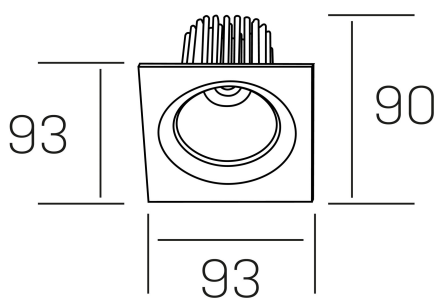

rebecca sq
K53271.01.RF.ALUMN.35.ST.9.40

GENERAL DETAILS

INSTALLATION	recessed with frame
FINISHES ALUMINIUM	Aluminum
LIGHT DIRECTION	Orientable
TILTING DEGREES	30°
ROTATION DEGREES	350°
BEAM ANGLE	35°
INT/EXT IP DEGREE	IP 23
MATERIAL	Aluminum
IK DEGREE	IK05
UTILIZATION	Indoor
WARRANTY	3 years

ELECTRICAL DETAILS

LAMP	LED
POWER	10W
COLOUR TEMPERATURE	4000K
LUMINOUS FLUX	920 Lm
EFFICACY DIMMING	78-82 lm/W
DIMABLE	No Dim
DRIVER	Remote
CLASS PROTECTION	II
COLOUR RENDERING INDEX	CRI>90
VOLTAGE	220-240 V
FRECUENCIA	50-60 Hz
CURRENT INTENSITY	300 mA
LIFE TIME	35.000 h

GENERAL DIMENSIONS

DIMENSIONS	93×93 mm
CUT OUT	Ø 80 mm
HEIGHT	h 90 mm
DIMENSIONES DE EMBALAJE	125 × 110 × 110 mm
PESO NETO	0.24

*Please might expect a max.15% figure reduction in finishes other than white