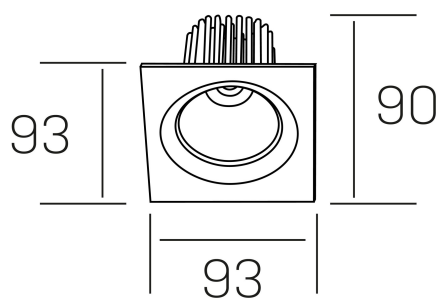

rebecca sq
K53271.01.RF.ALUMN.35.ST.9.30.PU

GENERAL DETAILS

INSTALLATION	recessed with frame
FINISHES ALUMINIUM	Aluminum
LIGHT DIRECTION	Orientable
TILTING DEGREES	30°
ROTATION DEGREES	350°
BEAM ANGLE	35°
INT/EXT IP DEGREE	IP 23
MATERIAL	Aluminum
IK DEGREE	IK05
UTILIZATION	Indoor
WARRANTY	5 years

ELECTRICAL DETAILS

LAMP	LED
POWER	10W
COLOUR TEMPERATURE	3000K
LUMINOUS FLUX	880 Lm
EFFICACY DIMMING	78-82 lm/W
DIMABLE	Push
DRIVER	Remote
CLASS PROTECTION	II
COLOUR RENDERING INDEX	CRI>90
VOLTAGE	220-240 V
FRECUENCIA	50-60 Hz
CURRENT INTENSITY	300 mA
LIFE TIME	50.000 h

GENERAL DIMENSIONS

DIMENSIONS	93×93 mm
CUT OUT	Ø 80 mm
HEIGHT	h 90 mm
DIMENSIONES DE EMBALAJE	125 × 110 × 110 mm
PESO NETO	0.24

*Please might expect a max.15% figure reduction in finishes other than white