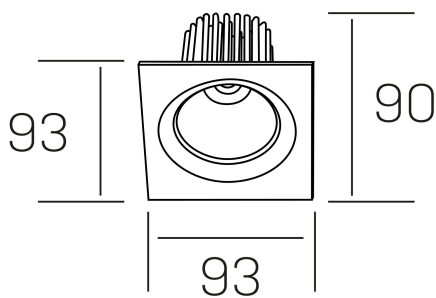

**rebecca sq**  
K53271.01.RF.ALUMN.20.ST.9.40.PU

## GENERAL DETAILS

INSTALLATION	recessed with frame
FINISHES ALUMINIUM	Aluminum
LIGHT DIRECTION	Orientable
TILTING DEGREES	30°
ROTATION DEGREES	350°
BEAM ANGLE	20°
INT/EXT IP DEGREE	IP 23
MATERIAL	Aluminum
IK DEGREE	IK05
UTILIZATION	Indoor
WARRANTY	3 years

## ELECTRICAL DETAILS

LAMP	LED
POWER	10W
COLOUR TEMPERATURE	4000K
LUMINOUS FLUX	920 Lm
EFFICACY DIMMING	78-82 lm/W
DIMABLE	Push
DRIVER	Remote
CLASS PROTECTION	II
COLOUR RENDERING INDEX	CRI>90
VOLTAGE	220-240 V
FRECUENCIA	50-60 Hz
CURRENT INTENSITY	300 mA
LIFE TIME	35.000 h

## GENERAL DIMENSIONS

DIMENSIONS	93×93 mm
CUT OUT	Ø 80 mm
HEIGHT	h 90 mm
DIMENSIONES DE EMBALAJE	125 × 110 × 110 mm
PESO NETO	0.24

\*Please might expect a max.15% figure reduction in finishes other than white