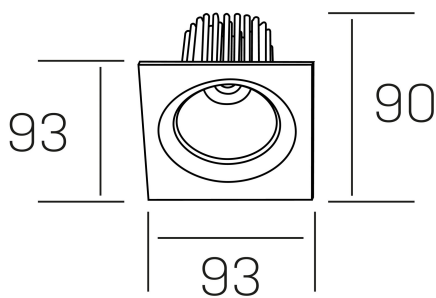

rebecca sq
K53271.01.RF.ALUMN.20.ST.9.40.PU

GENERAL DETAILS

INSTALLATION	recessed with frame
FINISHES ALUMINIUM	Aluminum
LIGHT DIRECTION	Orientable
TILTING DEGREES	30°
ROTATION DEGREES	350°
BEAM ANGLE	20°
INT/EXT IP DEGREE	IP 23
MATERIAL	Aluminum
IK DEGREE	IK05
UTILIZATION	Indoor
WARRANTY	5 years

ELECTRICAL DETAILS

LAMP	LED
POWER	10W
COLOUR TEMPERATURE	4000K
LUMINOUS FLUX	920 Lm
EFFICACY DIMMING	78-82 lm/W
DIMABLE	Push
DRIVER	Remote
CLASS PROTECTION	II
COLOUR RENDERING INDEX	CRI>90
VOLTAGE	220-240 V
FRECUENCIA	50-60 Hz
CURRENT INTENSITY	300 mA
LIFE TIME	50.000 h

GENERAL DIMENSIONS

DIMENSIONS	93×93 mm
CUT OUT	Ø 80 mm
HEIGHT	h 90 mm
DIMENSIONES DE EMBALAJE	125 × 110 × 110 mm
PESO NETO	0.24

*Please might expect a max.15% figure reduction in finishes other than white