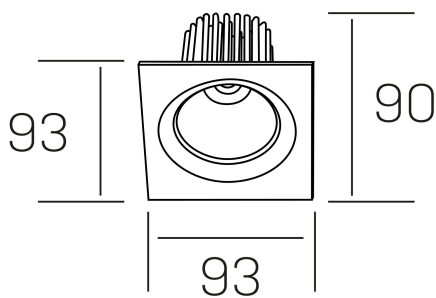

rebecca sq
K53271.01.RF.ALUMN.20.ST.9.40.DA

GENERAL DETAILS

INSTALLATION	recessed with frame
FINISHES ALUMINIUM	Aluminum
LIGHT DIRECTION	Orientable
TILTING DEGREES	30°
ROTATION DEGREES	350°
BEAM ANGLE	20°
INT/EXT IP DEGREE	IP 23
MATERIAL	Aluminum
IK DEGREE	IK05
UTILIZATION	Indoor
WARRANTY	3 years

ELECTRICAL DETAILS

LAMP	LED
POWER	10W
COLOUR TEMPERATURE	4000K
LUMINOUS FLUX	920 Lm
EFFICACY DIMMING	78-82 lm/W
DIMABLE	DALI
DRIVER	Remote
CLASS PROTECTION	II
COLOUR RENDERING INDEX	CRI>90
VOLTAGE	220-240 V
FRECUENCIA	50-60 Hz
CURRENT INTENSITY	300 mA
LIFE TIME	50.000 h

GENERAL DIMENSIONS

DIMENSIONS	93×93 mm
CUT OUT	Ø 80 mm
HEIGHT	h 90 mm
DIMENSIONES DE EMBALAJE	125 × 110 × 110 mm
PESO NETO	0.24

*Please might expect a max.15% figure reduction in finishes other than white