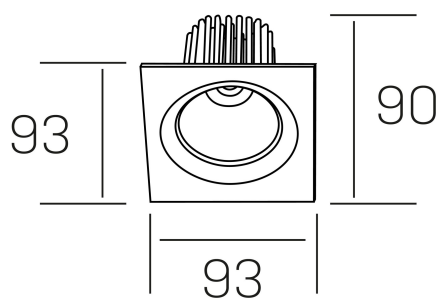

rebecca sq
K53271.01.RF.ALUMN.20.ST.9.40.D1

GENERAL DETAILS

INSTALLATION	recessed with frame
FINISHES ALUMINIUM	Aluminum
LIGHT DIRECTION	Orientable
TILTING DEGREES	30°
ROTATION DEGREES	350°
BEAM ANGLE	20°
INT/EXT IP DEGREE	IP 23
MATERIAL	Aluminum
IK DEGREE	IK05
UTILIZATION	Indoor
WARRANTY	3 years

ELECTRICAL DETAILS

LAMP	LED
POWER	10W
COLOUR TEMPERATURE	4000K
LUMINOUS FLUX	920 Lm
EFFICACY DIMMING	78-82 lm/W
DIMABLE	1.10v
DRIVER	Remote
CLASS PROTECTION	II
COLOUR RENDERING INDEX	CRI>90
VOLTAGE	220-240 V
FRECUENCIA	50-60 Hz
CURRENT INTENSITY	300 mA
LIFE TIME	50.000 h

GENERAL DIMENSIONS

DIMENSIONS	93×93 mm
CUT OUT	Ø 80 mm
HEIGHT	h 90 mm
DIMENSIONES DE EMBALAJE	125 × 110 × 110 mm
PESO NETO	0.24

*Please might expect a max.15% figure reduction in finishes other than white