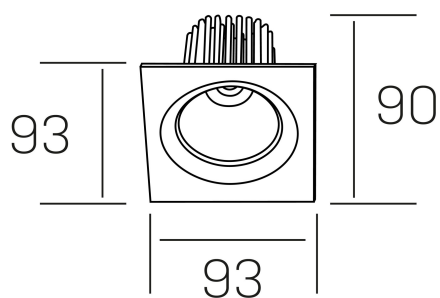

rebecca sq
K53271.01.RF.ALUMN.20.ST.9.40

GENERAL DETAILS

INSTALLATION	recessed with frame
FINISHES ALUMINIUM	Aluminum
LIGHT DIRECTION	Orientable
TILTING DEGREES	30°
ROTATION DEGREES	350°
BEAM ANGLE	20°
INT/EXT IP DEGREE	IP 23
MATERIAL	Aluminum
IK DEGREE	IK05
UTILIZATION	Indoor
WARRANTY	3 years

ELECTRICAL DETAILS

LAMP	LED
POWER	10W
COLOUR TEMPERATURE	4000K
LUMINOUS FLUX	920 Lm
EFFICACY DIMMING	78-82 lm/W
DIMABLE	No Dim
DRIVER	Remote
CLASS PROTECTION	II
COLOUR RENDERING INDEX	CRI>90
VOLTAGE	220-240 V
FRECUENCIA	50-60 Hz
CURRENT INTENSITY	300 mA
LIFE TIME	50.000 h

GENERAL DIMENSIONS

DIMENSIONS	93×93 mm
CUT OUT	Ø 80 mm
HEIGHT	h 90 mm
DIMENSIONES DE EMBALAJE	125 × 110 × 110 mm
PESO NETO	0.24

*Please might expect a max.15% figure reduction in finishes other than white