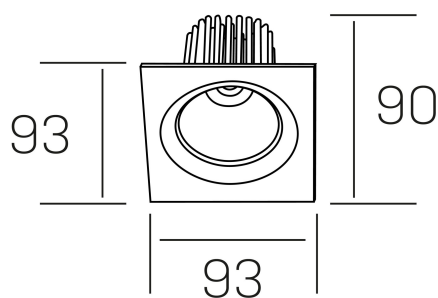

rebecca sq
K53271.01.RF.ALUMN.20.ST.9.30.PU

GENERAL DETAILS

INSTALLATION	recessed with frame
FINISHES ALUMINIUM	Aluminum
LIGHT DIRECTION	Orientable
TILTING DEGREES	30°
ROTATION DEGREES	350°
BEAM ANGLE	20°
INT/EXT IP DEGREE	IP 23
MATERIAL	Aluminum
IK DEGREE	IK05
UTILIZATION	Indoor
WARRANTY	5 years

ELECTRICAL DETAILS

LAMP	LED
POWER	10W
COLOUR TEMPERATURE	3000K
LUMINOUS FLUX	880 Lm
EFFICACY DIMMING	78-82 lm/W
DIMABLE	Push
DRIVER	Remote
CLASS PROTECTION	II
COLOUR RENDERING INDEX	CRI>90
VOLTAGE	220-240 V
FRECUENCIA	50-60 Hz
CURRENT INTENSITY	300 mA
LIFE TIME	50.000 h

GENERAL DIMENSIONS

DIMENSIONS	93×93 mm
CUT OUT	Ø 80 mm
HEIGHT	h 90 mm
DIMENSIONES DE EMBALAJE	125 × 110 × 110 mm
PESO NETO	0.24

*Please might expect a max.15% figure reduction in finishes other than white