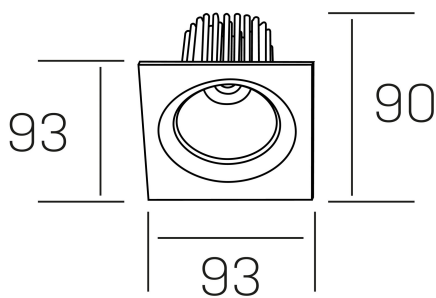

rebecca sq
K53271.01.RF.ALUMN.20.ST.9.30.PC

GENERAL DETAILS

INSTALLATION	recessed with frame
FINISHES ALUMINIUM	Aluminum
LIGHT DIRECTION	Orientable
TILTING DEGREES	30°
ROTATION DEGREES	350°
BEAM ANGLE	20°
INT/EXT IP DEGREE	IP 23
MATERIAL	Aluminum
IK DEGREE	IK05
UTILIZATION	Indoor
WARRANTY	3 years

ELECTRICAL DETAILS

LAMP	LED
POWER	10W
COLOUR TEMPERATURE	3000K
LUMINOUS FLUX	880 Lm
EFFICACY DIMMING	78-82 lm/W
DIMABLE	PHASE CUT
DRIVER	Remote
CLASS PROTECTION	II
COLOUR RENDERING INDEX	CRI>90
VOLTAGE	220-240 V
FRECUENCIA	50-60 Hz
CURRENT INTENSITY	300 mA
LIFE TIME	35.000 h

GENERAL DIMENSIONS

DIMENSIONS	93×93 mm
CUT OUT	Ø 80 mm
HEIGHT	h 90 mm
DIMENSIONES DE EMBALAJE	125 × 110 × 110 mm
PESO NETO	0.24

*Please might expect a max.15% figure reduction in finishes other than white