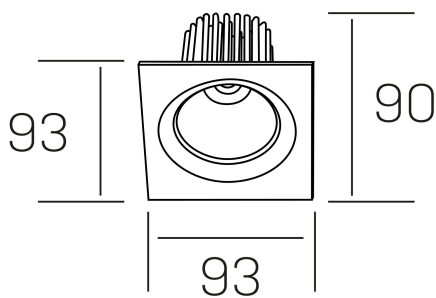

rebecca sq
K53271.01.RF.ALUMN.20.ST.9.30.DA

GENERAL DETAILS

INSTALLATION	recessed with frame
FINISHES ALUMINIUM	Aluminum
LIGHT DIRECTION	Orientable
TILTING DEGREES	30°
ROTATION DEGREES	350°
BEAM ANGLE	20°
INT/EXT IP DEGREE	IP 23
MATERIAL	Aluminum
IK DEGREE	IK05
UTILIZATION	Indoor
WARRANTY	5 years

ELECTRICAL DETAILS

LAMP	LED
POWER	10W
COLOUR TEMPERATURE	3000K
LUMINOUS FLUX	880 Lm
EFFICACY DIMMING	78-82 lm/W
DIMABLE	DALI
DRIVER	Remote
CLASS PROTECTION	II
COLOUR RENDERING INDEX	CRI>90
VOLTAGE	220-240 V
FRECUENCIA	50-60 Hz
CURRENT INTENSITY	300 mA
LIFE TIME	50.000 h

GENERAL DIMENSIONS

DIMENSIONS	93×93 mm
CUT OUT	Ø 80 mm
HEIGHT	h 90 mm
DIMENSIONES DE EMBALAJE	125 × 110 × 110 mm
PESO NETO	0.24

*Please might expect a max.15% figure reduction in finishes other than white