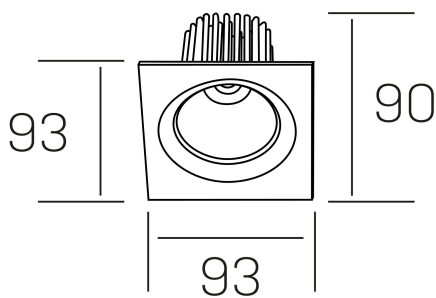

**rebecca sq**  
K53271.01.RF.ALUMN.20.ST.9.30.DA

## GENERAL DETAILS

INSTALLATION	recessed with frame
FINISHES ALUMINIUM	Aluminum
LIGHT DIRECTION	Orientable
TILTING DEGREES	30°
ROTATION DEGREES	350°
BEAM ANGLE	20°
INT/EXT IP DEGREE	IP 23
MATERIAL	Aluminum
IK DEGREE	IK05
UTILIZATION	Indoor
WARRANTY	3 years

## ELECTRICAL DETAILS

LAMP	LED
POWER	10W
COLOUR TEMPERATURE	3000K
LUMINOUS FLUX	880 Lm
EFFICACY DIMMING	78-82 lm/W
DIMABLE	DALI
DRIVER	Remote
CLASS PROTECTION	II
COLOUR RENDERING INDEX	CRI>90
VOLTAGE	220-240 V
FRECUENCIA	50-60 Hz
CURRENT INTENSITY	300 mA
LIFE TIME	35.000 h

## GENERAL DIMENSIONS

DIMENSIONS	93×93 mm
CUT OUT	Ø 80 mm
HEIGHT	h 90 mm
DIMENSIONES DE EMBALAJE	125 × 110 × 110 mm
PESO NETO	0.24

\*Please might expect a max.15% figure reduction in finishes other than white