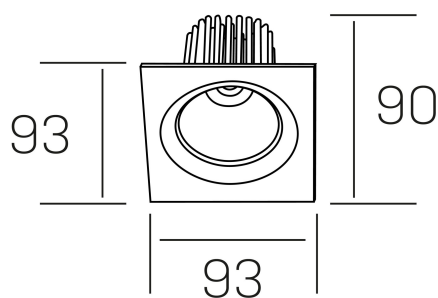

rebecca sq
K53271.01.RF.ALUMN.20.ST.9.30.D1

GENERAL DETAILS

INSTALLATION	recessed with frame
FINISHES ALUMINIUM	Aluminum
LIGHT DIRECTION	Orientable
TILTING DEGREES	30°
ROTATION DEGREES	350°
BEAM ANGLE	20°
INT/EXT IP DEGREE	IP 23
MATERIAL	Aluminum
IK DEGREE	IK05
UTILIZATION	Indoor
WARRANTY	5 years

ELECTRICAL DETAILS

LAMP	LED
POWER	10W
COLOUR TEMPERATURE	3000K
LUMINOUS FLUX	880 Lm
EFFICACY DIMMING	78-82 lm/W
DIMABLE	1.10v
DRIVER	Remote
CLASS PROTECTION	II
COLOUR RENDERING INDEX	CRI>90
VOLTAGE	220-240 V
FRECUENCIA	50-60 Hz
CURRENT INTENSITY	300 mA
LIFE TIME	50.000 h

GENERAL DIMENSIONS

DIMENSIONS	93×93 mm
CUT OUT	Ø 80 mm
HEIGHT	h 90 mm
DIMENSIONES DE EMBALAJE	125 × 110 × 110 mm
PESO NETO	0.24

*Please might expect a max.15% figure reduction in finishes other than white