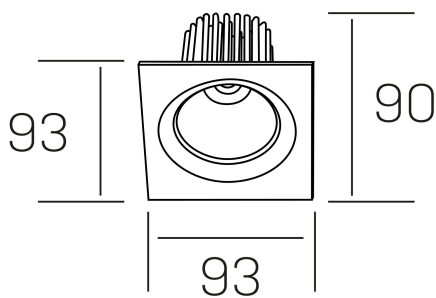

**rebecca sq**  
K53271.01.RF.ALUMN.35.ST.9.30.DA

## GENERAL DETAILS

INSTALLATION	recessed with frame
FINISHES ALUMINIUM	Aluminum
LIGHT DIRECTION	Orientable
TILTING DEGREES	30°
ROTATION DEGREES	350°
BEAM ANGLE	35°
INT/EXT IP DEGREE	IP 23
MATERIAL	Aluminum
IK DEGREE	IK05
UTILIZATION	Indoor
WARRANTY	5 years

## ELECTRICAL DETAILS

LAMP	LED
POWER	10W
COLOUR TEMPERATURE	3000K
LUMINOUS FLUX	880 Lm
EFFICACY DIMMING	78-82 lm/W
DIMABLE	DALI
DRIVER	Remote
CLASS PROTECTION	II
COLOUR RENDERING INDEX	CRI>90
VOLTAGE	220-240 V
FRECUENCIA	50-60 Hz
CURRENT INTENSITY	300 mA
LIFE TIME	50.000 h

## GENERAL DIMENSIONS

DIMENSIONS	93×93 mm
CUT OUT	Ø 80 mm
HEIGHT	h 90 mm
DIMENSIONES DE EMBALAJE	125 × 110 × 110 mm
PESO NETO	0.24

\*Please might expect a max.15% figure reduction in finishes other than white