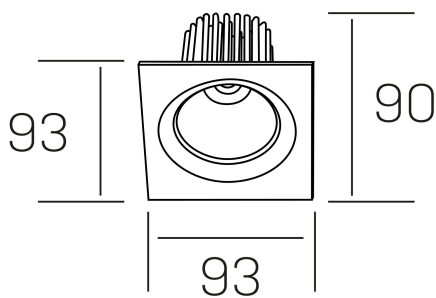

rebecca sq
K53271.01.RF.ALUMN.35.ST.9.30.D1

GENERAL DETAILS

INSTALLATION	recessed with frame
FINISHES ALUMINIUM	Aluminum
LIGHT DIRECTION	Orientable
TILTING DEGREES	30°
ROTATION DEGREES	350°
BEAM ANGLE	35°
INT/EXT IP DEGREE	IP 23
MATERIAL	Aluminum
IK DEGREE	IK05
UTILIZATION	Indoor
WARRANTY	3 years

ELECTRICAL DETAILS

LAMP	LED
POWER	10W
COLOUR TEMPERATURE	3000K
LUMINOUS FLUX	880 Lm
EFFICACY DIMMING	78-82 lm/W
DIMABLE	1.10v
DRIVER	Remote
CLASS PROTECTION	II
COLOUR RENDERING INDEX	CRI>90
VOLTAGE	220-240 V
FRECUENCIA	50-60 Hz
CURRENT INTENSITY	300 mA
LIFE TIME	50.000 h

GENERAL DIMENSIONS

DIMENSIONS	93×93 mm
CUT OUT	Ø 80 mm
HEIGHT	h 90 mm
DIMENSIONES DE EMBALAJE	125 × 110 × 110 mm
PESO NETO	0.24

*Please might expect a max.15% figure reduction in finishes other than white