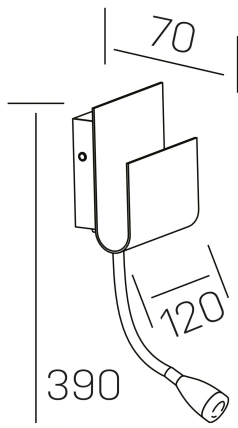

pixy
K50703.01.WS.BK-BK.ST.8.30

GENERAL DETAILS

INSTALLATION	Wall Surface
FINISHES ALUMINIUM	Black-Black
LIGHT DIRECTION	Orientable
TILTING DEGREES	90°
ROTATION DEGREES	360°
INT/EXT IP DEGREE	IP20
MATERIAL	Aluminum
IK DEGREE	IK010
UTILIZATION	Indoor
WARRANTY	3 years

ELECTRICAL DETAILS

LAMP	LED
POWER	7+3 W
COLOUR TEMPERATURE	3000K
LUMINOUS FLUX	700 lm
EFFICACY DIMMING	70 Lm/W
DIMABLE	No Dim
DRIVER	Integrated
CLASS PROTECTION	I
COLOUR RENDERING INDEX	CRI >80
VOLTAGE	220-240 V
FRECUENCIA	50-60 Hz
CURRENT INTENSITY	650+300 mA
LIFE TIME	35.000 h

GENERAL DIMENSIONS

DIMENSIONS	120X70 mm
HEIGHT	h 390 mm
DIMENSIONES DE EMBALAJE	190 × 140 × 80 mm
PESO NETO	1.2

*Please might expect a max.15% figure reduction in finishes other than white