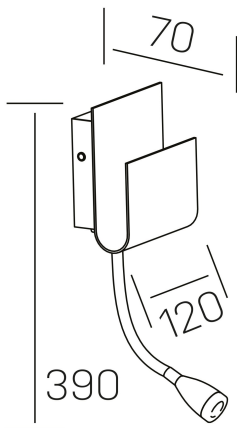

**pixy**  
K50703.01.WS.BK-BK.ST.8.30

## GENERAL DETAILS

INSTALLATION	Wall Surface
FINISHES ALUMINIUM	Black-Black
LIGHT DIRECTION	Orientable
TILTING DEGREES	90°
ROTATION DEGREES	360°
INT/EXT IP DEGREE	IP20
MATERIAL	Aluminum
IK DEGREE	IK010
UTILIZATION	Indoor
WARRANTY	3 years

## ELECTRICAL DETAILS

LAMP	LED
POWER	7+3 W
COLOUR TEMPERATURE	3000K
LUMINOUS FLUX	700 lm
EFFICACY DIMMING	70 Lm/W
DIMABLE	No Dim
DRIVER	Integrated
CLASS PROTECTION	I
COLOUR RENDERING INDEX	CRI >80
VOLTAGE	220-240 V
FRECUENCIA	50-60 Hz
CURRENT INTENSITY	650+300 mA
LIFE TIME	50.000 h

## GENERAL DIMENSIONS

DIMENSIONS	120X70 mm
HEIGHT	h 390 mm
DIMENSIONES DE EMBALAJE	190 × 140 × 80 mm
PESO NETO	1.2

\*Please might expect a max.15% figure reduction in finishes other than white