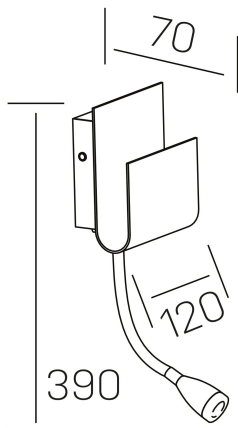

**pixy**  
K50703.01.WS.WH-WH.ST.8.30

## GENERAL DETAILS

INSTALLATION	Wall Surface
FINISHES ALUMINIUM	White-White
LIGHT DIRECTION	Orientable
TILTING DEGREES	90°
ROTATION DEGREES	360°
INT/EXT IP DEGREE	IP20
MATERIAL	Aluminum
IK DEGREE	IK010
UTILIZATION	Indoor
WARRANTY	3 years

## ELECTRICAL DETAILS

LAMP	LED
POWER	7+3 W
COLOUR TEMPERATURE	3000K
LUMINOUS FLUX	700 lm
EFFICACY DIMMING	70 Lm/W
DIMABLE	No Dim
DRIVER	Integrated
CLASS PROTECTION	I
COLOUR RENDERING INDEX	CRI >80
VOLTAGE	220-240 V
FRECUENCIA	50-60 Hz
CURRENT INTENSITY	650+300 mA
LIFE TIME	35.000 h

## GENERAL DIMENSIONS

DIMENSIONS	120X70 mm
HEIGHT	h 390 mm
DIMENSIONES DE EMBALAJE	190 × 140 × 80 mm
PESO NETO	1.2

\*Please might expect a max.15% figure reduction in finishes other than white