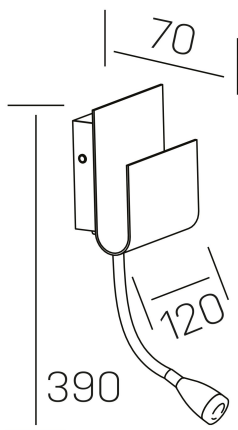

pixy
K50703.01.WS.WH-WH.ST.8.30

GENERAL DETAILS

INSTALLATION	Wall Surface
FINISHES ALUMINIUM	White-White
LIGHT DIRECTION	Orientable
TILTING DEGREES	90°
ROTATION DEGREES	360°
INT/EXT IP DEGREE	IP20
MATERIAL	Aluminum
IK DEGREE	IK010
UTILIZATION	Indoor
WARRANTY	5 years

ELECTRICAL DETAILS

LAMP	LED
POWER	7+3 W
COLOUR TEMPERATURE	3000K
LUMINOUS FLUX	700 lm
EFFICACY DIMMING	70 Lm/W
DIMABLE	No Dim
DRIVER	Integrated
CLASS PROTECTION	I
COLOUR RENDERING INDEX	CRI >80
VOLTAGE	220-240 V
CURRENT INTENSITY	650+300 mA
LIFE TIME	50.000 h

GENERAL DIMENSIONS

DIMENSIONS	120X70 mm
HEIGHT	h 390 mm
DIMENSIONES DE EMBALAJE	190 × 140 × 80 mm
PESO NETO	1.2

*Please might expect a max.15% figure reduction in finishes other than white