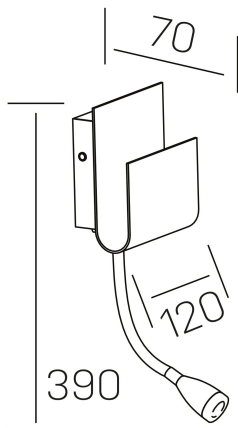

**pixy**  
K50703.01.WS.WH-WH.ST.8.30

## GENERAL DETAILS

INSTALLATION	Wall Surface
FINISHES ALUMINIUM	White-White
LIGHT DIRECTION	Orientable
TILTING DEGREES	90°
ROTATION DEGREES	360°
INT/EXT IP DEGREE	IP20
MATERIAL	Aluminum
IK DEGREE	IK010
UTILIZATION	Indoor
WARRANTY	3 years

## ELECTRICAL DETAILS

LAMP	LED
POWER	7+3 W
COLOUR TEMPERATURE	3000K
LUMINOUS FLUX	700 lm
EFFICACY DIMMING	70 Lm/W
DIMABLE	No Dim
DRIVER	Integrated
CLASS PROTECTION	I
COLOUR RENDERING INDEX	CRI >80
VOLTAGE	220-240 V
FRECUENCIA	50-60 Hz
CURRENT INTENSITY	650+300 mA
LIFE TIME	50.000 h

## GENERAL DIMENSIONS

DIMENSIONS	120X70 mm
HEIGHT	h 390 mm
DIMENSIONES DE EMBALAJE	190 × 140 × 80 mm
PESO NETO	1.2

\*Please might expect a max.15% figure reduction in finishes other than white