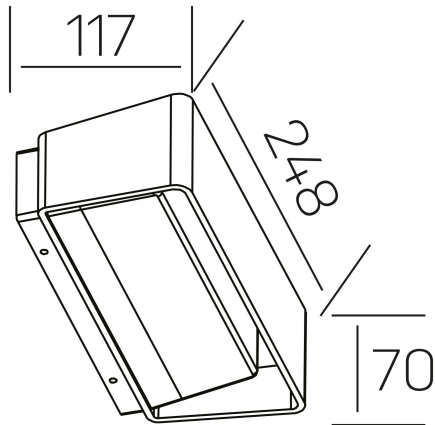

pat
K60003.01.WS.DG-DG.OP.ST.8.30

GENERAL DETAILS

INSTALLATION	Wall Surface
FINISHES ALUMINIUM	Dark Grey-Dark Grey
OPTIC COVER	Opal
LIGHT DIRECTION	Fixed
INT/EXT IP DEGREE	IP 65
MATERIAL	Aluminum
IK DEGREE	IK08
UTILIZATION	Outdoor
WARRANTY	3 years

ELECTRICAL DETAILS

LAMP	LED
POWER	13 W
COLOUR TEMPERATURE	3000K
LUMINOUS FLUX	700 lm
EFFICACY DIMMING	56 Lm/W
DIMABLE	No Dim
DRIVER	Integrated
CLASS PROTECTION	I
COLOUR RENDERING INDEX	CRI >80
VOLTAGE	220-240 V
FRECUENCIA	50-60 Hz
CURRENT INTENSITY	300 mA
LIFE TIME	50.000 h

GENERAL DIMENSIONS

DIMENSIONS	248X117 mm
HEIGHT	h 70 mm
DIMENSIONES DE EMBALAJE	N/A

*Please might expect a max.15% figure reduction in finishes other than white