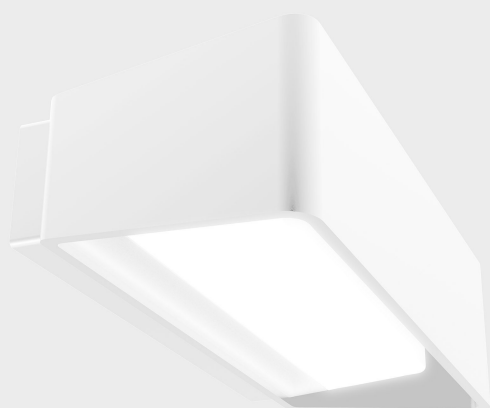

GENERAL DETAILS

INSTALLATION	Wall Surface
FINISHES ALUMINIUM	White-White
OPTIC COVER	Opal
LIGHT DIRECTION	Fixed
INT/EXT IP DEGREE	IP 65
MATERIAL	Aluminum
IK DEGREE	IK08
UTILIZATION	Outdoor
WARRANTY	5 years

ELECTRICAL DETAILS

LAMP	LED
POWER	13 W
COLOUR TEMPERATURE	3000K
LUMINOUS FLUX	700 lm
EFFICACY DIMMING	56 Lm/W
DIMABLE	No Dim
DRIVER	Integrated
CLASS PROTECTION	I
COLOUR RENDERING INDEX	CRI >80
VOLTAGE	220-240 V
CURRENT INTENSITY	300 mA
LIFE TIME	50.000 h

GENERAL DIMENSIONS

DIMENSIONS	248X117 mm
HEIGHT	h 70 mm
DIMENSIONES DE EMBALAJE	N/A

*Please might expect a max.15% figure reduction in finishes other than white

pat
K60003.01.WS.WH-WH.OP.ST.8.30