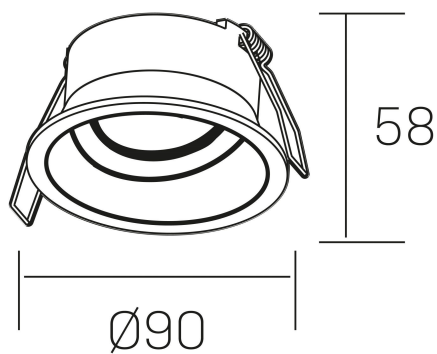

#### GENERAL DETAILS

INSTALLATION	recessed with frame
FINISHES ALUMINIUM	Black-Black
LIGHT DIRECTION	Orientable
TILTING DEGREES	30°
INT/EXT IP DEGREE	IP 23
MATERIAL	Aluminum
IK DEGREE	IK05
UTILIZATION	Indoor
WARRANTY	3 years

#### ELECTRICAL DETAILS

LAMP HOLDERS	GU
POWER	Max 50 W
CLASS PROTECTION	II
VOLTAGE	110-240 V
FRECUENCIA	50-60 Hz

#### GENERAL DIMENSIONS

DIMENSIONS	$\varnothing 90$ mm
CUT OUT	$\varnothing 80$ mm
DIMENSIONES DE EMBALAJE	95 × 95 × 130 mm
PESO NETO	0.14

\*Please might expect a max.15% figure reduction in finishes other than white