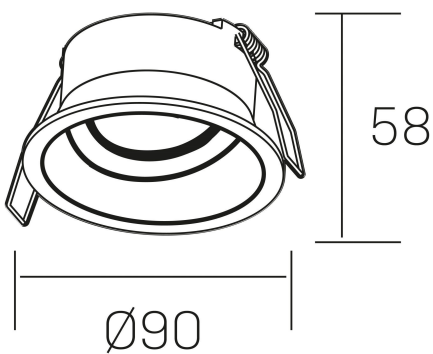

## GENERAL DETAILS

INSTALLATION	recessed with frame
FINISHES ALUMINIUM	White-White
LIGHT DIRECTION	Orientable
TILTING DEGREES	30°
INT/EXT IP DEGREE	IP 23
MATERIAL	Aluminum
IK DEGREE	IK05
UTILIZATION	Indoor
WARRANTY	3 years

## ELECTRICAL DETAILS

LAMP HOLDERS	GU
POWER	Max 50 W
CLASS PROTECTION	II
VOLTAGE	110-240 V
FRECUENCIA	50-60 Hz

## GENERAL DIMENSIONS

DIMENSIONS	Ø 90 mm
CUT OUT	Ø 80 mm
DIMENSIONES DE EMBALAJE	95 × 95 × 130 mm
PESO NETO	0.14

\*Please might expect a max.15% figure reduction in finishes other than white

**ozone**  
K50112.01.RF.WH-WH.GU

Ø90

58