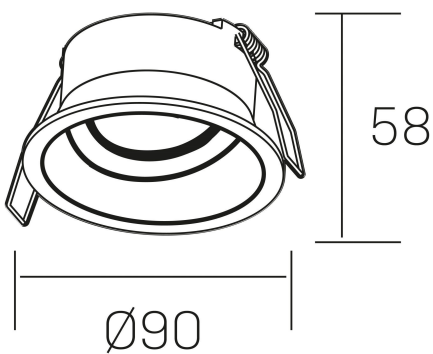

GENERAL DETAILS

INSTALLATION	recessed with frame
FINISHES ALUMINIUM	White-White
LIGHT DIRECTION	Orientable
TILTING DEGREES	30°
INT/EXT IP DEGREE	IP 23
MATERIAL	Aluminum
IK DEGREE	IK05
UTILIZATION	Indoor
WARRANTY	3 years

ELECTRICAL DETAILS

LAMP HOLDERS	GU
POWER	Max 50 W
CLASS PROTECTION	II
VOLTAGE	110-240 V
FRECUENCIA	50-60 Hz

GENERAL DIMENSIONS

DIMENSIONS	Ø 90 mm
CUT OUT	Ø 80 mm
DIMENSIONES DE EMBALAJE	95 × 95 × 130 mm
PESO NETO	0.14

*Please might expect a max.15% figure reduction in finishes other than white

ozone
K50112.01.RF.WH-WH.GU

Ø90

58