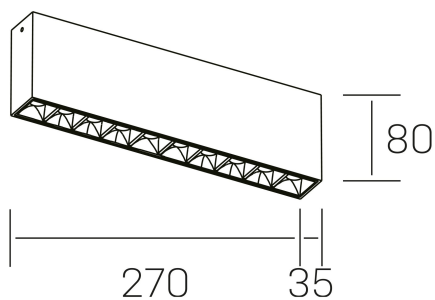

## GENERAL DETAILS

INSTALLATION	Surface
FINISHES ALUMINIUM	Black-White
LIGHT DIRECTION	Fixed
BEAM ANGLE	45°
INT/EXT IP DEGREE	IP20
MATERIAL	Aluminum
IK DEGREE	IK 6
UTILIZATION	Indoor
WARRANTY	3 years

## GENERAL DIMENSIONS

DIMENSIONS	270×35 mm
HEIGHT	h 80 mm
DIMENSIONES DE EMBALAJE	290 × 150 × 45 mm

\*Please might expect a max.15% figure reduction in finishes other than white