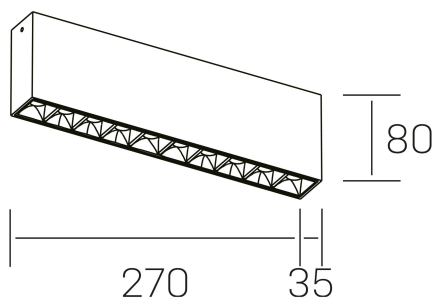

nses
K51300.02.SR.WH-BK.45.ST.9.40

GENERAL DETAILS

INSTALLATION	Surface
FINISHES ALUMINIUM	Black-White
LIGHT DIRECTION	Fixed
BEAM ANGLE	45°
INT/EXT IP DEGREE	IP20
MATERIAL	Aluminum
IK DEGREE	IK 6
UTILIZATION	Indoor
WARRANTY	3 years

ELECTRICAL DETAILS

LAMP	LED
POWER	20 W
COLOUR TEMPERATURE	4000K
LUMINOUS FLUX	1630 Lm
EFFICACY DIMMING	78 Lm/W
DIMABLE	No Dim
DRIVER	Integrated
CLASS PROTECTION	II
COLOUR RENDERING INDEX	CRI>90
VOLTAGE	220-240 V
FRECUENCIA	50-60 Hz
CURRENT INTENSITY	600 mA
LIFE TIME	35.000 h

GENERAL DIMENSIONS

DIMENSIONS	270×35 mm
HEIGHT	h 80 mm
DIMENSIONES DE EMBALAJE	290 × 150 × 45 mm

*Please might expect a max.15% figure reduction in finishes other than white