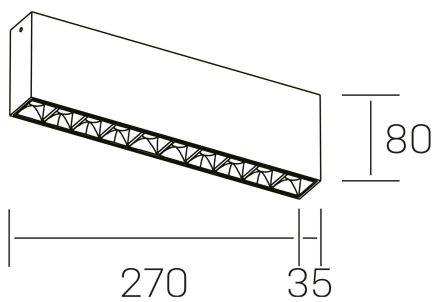

nses
K51300.02.SR.WH-BK.45.ST.9.30

GENERAL DETAILS

| | |
|--------------------|-------------|
| INSTALLATION | Surface |
| FINISHES ALUMINIUM | Black-White |
| LIGHT DIRECTION | Fixed |
| BEAM ANGLE | 45° |
| INT/EXT IP DEGREE | IP20 |
| MATERIAL | Aluminum |
| IK DEGREE | IK 6 |
| UTILIZATION | Indoor |
| WARRANTY | 3 years |

GENERAL DIMENSIONS

| | |
|-------------------------|-------------------|
| DIMENSIONS | 270×35 mm |
| HEIGHT | h 80 mm |
| DIMENSIONES DE EMBALAJE | 290 × 150 × 45 mm |

*Please might expect a max.15% figure reduction in finishes other than white