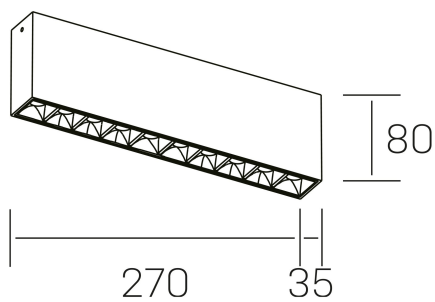

nses
K51300.02.SR.WH-BK.45.ST.9.27

GENERAL DETAILS

INSTALLATION	Surface
FINISHES ALUMINIUM	Black-White
LIGHT DIRECTION	Fixed
BEAM ANGLE	45°
INT/EXT IP DEGREE	IP20
MATERIAL	Aluminum
IK DEGREE	IK 6
UTILIZATION	Indoor
WARRANTY	3 years

GENERAL DIMENSIONS

DIMENSIONS	270×35 mm
HEIGHT	h 80 mm
DIMENSIONES DE EMBALAJE	290 × 150 × 45 mm

*Please might expect a max.15% figure reduction in finishes other than white