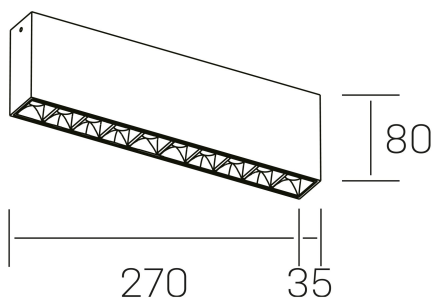

nses
K51300.02.SR.WH-BK.45.ST.9.27

GENERAL DETAILS

INSTALLATION	Surface
FINISHES ALUMINIUM	Black-White
LIGHT DIRECTION	Fixed
BEAM ANGLE	45°
INT/EXT IP DEGREE	IP20
MATERIAL	Aluminum
IK DEGREE	IK 6
UTILIZATION	Indoor
WARRANTY	3 years

GENERAL DIMENSIONS

DIMENSIONS	270×35 mm
HEIGHT	h 80 mm
DIMENSIONES DE EMBALAJE	290 × 150 × 45 mm

*Please might expect a max.15% figure reduction in finishes other than white