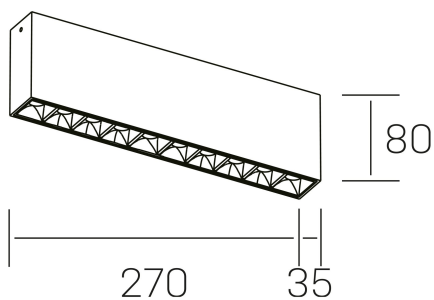

nses
K51300.02.SR.WH-BK.45.ST.9.27

GENERAL DETAILS

INSTALLATION	Surface
FINISHES ALUMINIUM	Black-White
LIGHT DIRECTION	Fixed
BEAM ANGLE	45°
INT/EXT IP DEGREE	IP20
MATERIAL	Aluminum
IK DEGREE	IK 6
UTILIZATION	Indoor
WARRANTY	5 years

ELECTRICAL DETAILS

LAMP	LED
POWER	20 W
COLOUR TEMPERATURE	2700K
LUMINOUS FLUX	1430 Lm
EFFICACY DIMMING	68 Lm/W
DIMABLE	No Dim
DRIVER	Integrated
CLASS PROTECTION	II
COLOUR RENDERING INDEX	CRI>90
VOLTAGE	220-240 V
CURRENT INTENSITY	600 mA
LIFE TIME	50.000 h

GENERAL DIMENSIONS

DIMENSIONS	.02 (270x35mm)
HEIGHT	h 80 mm
DIMENSIONES DE EMBALAJE	290 × 150 × 45 mm

*Please might expect a max.15% figure reduction in finishes other than white