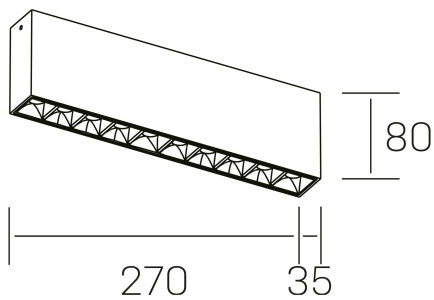

nses
K51300.02.SR.WH-BK.30.ST.9.40

GENERAL DETAILS

INSTALLATION	Surface
FINISHES ALUMINIUM	Black-White
LIGHT DIRECTION	Fixed
BEAM ANGLE	30°
INT/EXT IP DEGREE	IP20
MATERIAL	Aluminum
IK DEGREE	IK 6
UTILIZATION	Indoor
WARRANTY	3 years

ELECTRICAL DETAILS

LAMP	LED
POWER	20 W
COLOUR TEMPERATURE	4000K
LUMINOUS FLUX	1630 Lm
EFFICACY DIMMING	78 Lm/W
DIMABLE	No Dim
DRIVER	Integrated
CLASS PROTECTION	II
COLOUR RENDERING INDEX	CRI>90
VOLTAGE	220-240 V
FRECUENCIA	50-60 Hz
CURRENT INTENSITY	600 mA
LIFE TIME	50.000 h

GENERAL DIMENSIONS

DIMENSIONS	270×35 mm
HEIGHT	h 80 mm
DIMENSIONES DE EMBALAJE	290 × 150 × 45 mm

*Please might expect a max.15% figure reduction in finishes other than white