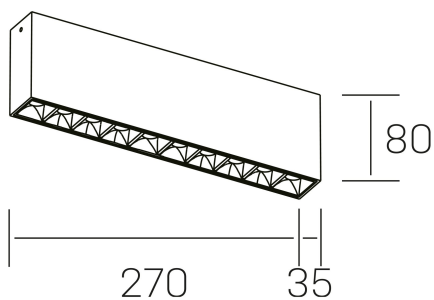

nses
K51300.02.SR.WH-BK.30.ST.9.40

GENERAL DETAILS

INSTALLATION	Surface
FINISHES ALUMINIUM	Black-White
LIGHT DIRECTION	Fixed
BEAM ANGLE	30°
INT/EXT IP DEGREE	IP20
MATERIAL	Aluminum
IK DEGREE	IK 6
UTILIZATION	Indoor
WARRANTY	3 years

ELECTRICAL DETAILS

LAMP	LED
POWER	20 W
COLOUR TEMPERATURE	4000K
LUMINOUS FLUX	1630 Lm
EFFICACY DIMMING	78 Lm/W
DIMABLE	No Dim
DRIVER	Integrated
CLASS PROTECTION	II
COLOUR RENDERING INDEX	CRI>90
VOLTAGE	220-240 V
FRECUENCIA	50-60 Hz
CURRENT INTENSITY	600 mA
LIFE TIME	35.000 h

GENERAL DIMENSIONS

DIMENSIONS	270×35 mm
HEIGHT	h 80 mm
DIMENSIONES DE EMBALAJE	290 × 150 × 45 mm

*Please might expect a max.15% figure reduction in finishes other than white