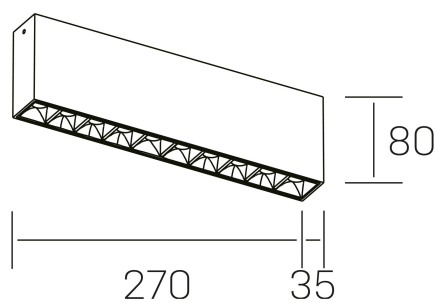

nses
K51300.02.SR.WH-BK.30.ST.9.30

GENERAL DETAILS

INSTALLATION	Surface
FINISHES ALUMINIUM	Black-White
LIGHT DIRECTION	Fixed
BEAM ANGLE	30°
INT/EXT IP DEGREE	IP20
MATERIAL	Aluminum
IK DEGREE	IK 6
UTILIZATION	Indoor
WARRANTY	3 years

ELECTRICAL DETAILS

LAMP	LED
POWER	20 W
COLOUR TEMPERATURE	3000K
LUMINOUS FLUX	1530 Lm
EFFICACY DIMMING	73 Lm/W
DIMABLE	No Dim
DRIVER	Integrated
CLASS PROTECTION	II
COLOUR RENDERING INDEX	CRI>90
VOLTAGE	220-240 V
FRECUENCIA	50-60 Hz
CURRENT INTENSITY	600 mA
LIFE TIME	50.000 h

GENERAL DIMENSIONS

DIMENSIONS	270×35 mm
HEIGHT	h 80 mm
DIMENSIONES DE EMBALAJE	290 × 150 × 45 mm

*Please might expect a max.15% figure reduction in finishes other than white