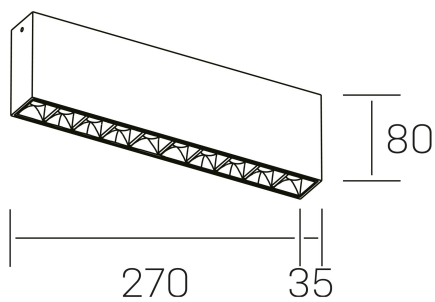

nses
K51300.02.SR.WH-BK.30.ST.9.30

GENERAL DETAILS

INSTALLATION	Surface
FINISHES ALUMINIUM	Black-White
LIGHT DIRECTION	Fixed
BEAM ANGLE	30°
INT/EXT IP DEGREE	IP20
MATERIAL	Aluminum
IK DEGREE	IK 6
UTILIZATION	Indoor
WARRANTY	3 years

ELECTRICAL DETAILS

LAMP	LED
POWER	20 W
COLOUR TEMPERATURE	3000K
LUMINOUS FLUX	1530 Lm
EFFICACY DIMMING	73 Lm/W
DIMABLE	No Dim
DRIVER	Integrated
CLASS PROTECTION	II
COLOUR RENDERING INDEX	CRI>90
VOLTAGE	220-240 V
FRECUENCIA	50-60 Hz
CURRENT INTENSITY	600 mA
LIFE TIME	35.000 h

GENERAL DIMENSIONS

DIMENSIONS	270×35 mm
HEIGHT	h 80 mm
DIMENSIONES DE EMBALAJE	290 × 150 × 45 mm

*Please might expect a max.15% figure reduction in finishes other than white