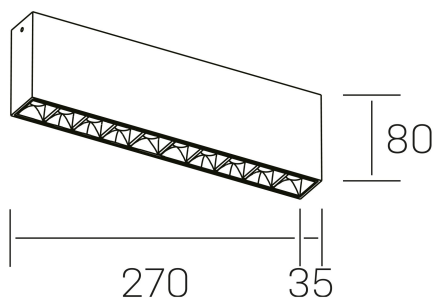

nses
K51300.02.SR.WH-BK.30.ST.9.27

GENERAL DETAILS

INSTALLATION	Surface
FINISHES ALUMINIUM	Black-White
LIGHT DIRECTION	Fixed
BEAM ANGLE	30°
INT/EXT IP DEGREE	IP20
MATERIAL	Aluminum
IK DEGREE	IK 6
UTILIZATION	Indoor
WARRANTY	3 years

GENERAL DIMENSIONS

DIMENSIONS	270×35 mm
HEIGHT	h 80 mm
DIMENSIONES DE EMBALAJE	290 × 150 × 45 mm

*Please might expect a max.15% figure reduction in finishes other than white