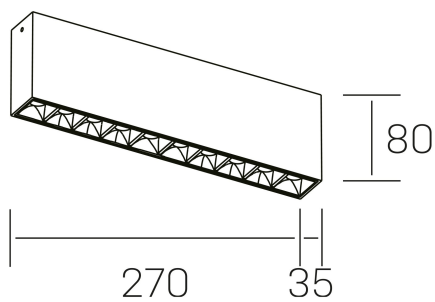

nses
K51300.02.SR.WH-BK.30.ST.9.27

GENERAL DETAILS

| | |
|--------------------|-------------|
| INSTALLATION | Surface |
| FINISHES ALUMINIUM | Black-White |
| LIGHT DIRECTION | Fixed |
| BEAM ANGLE | 30° |
| INT/EXT IP DEGREE | IP20 |
| MATERIAL | Aluminum |
| IK DEGREE | IK 6 |
| UTILIZATION | Indoor |
| WARRANTY | 3 years |

GENERAL DIMENSIONS

| | |
|-------------------------|-------------------|
| DIMENSIONS | 270×35 mm |
| HEIGHT | h 80 mm |
| DIMENSIONES DE EMBALAJE | 290 × 150 × 45 mm |

*Please might expect a max.15% figure reduction in finishes other than white