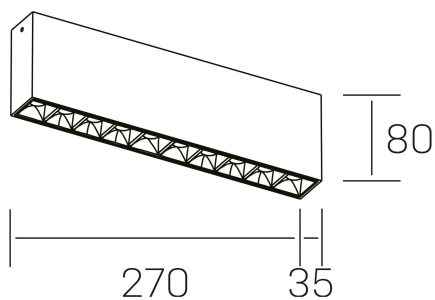

nses
K51300.02.SR.WH-BK.15.ST.9.40

GENERAL DETAILS

INSTALLATION	Surface
FINISHES ALUMINIUM	Black-White
LIGHT DIRECTION	Fixed
BEAM ANGLE	15°
INT/EXT IP DEGREE	IP20
MATERIAL	Aluminum
IK DEGREE	IK 6
UTILIZATION	Indoor
WARRANTY	3 years

ELECTRICAL DETAILS

LAMP	LED
POWER	20 W
COLOUR TEMPERATURE	4000K
LUMINOUS FLUX	1630 Lm
EFFICACY DIMMING	78 Lm/W
DIMABLE	No Dim
DRIVER	Integrated
CLASS PROTECTION	II
COLOUR RENDERING INDEX	CRI>90
VOLTAGE	220-240 V
FRECUENCIA	50-60 Hz
CURRENT INTENSITY	600 mA
LIFE TIME	35.000 h

GENERAL DIMENSIONS

DIMENSIONS	270×35 mm
HEIGHT	h 80 mm
DIMENSIONES DE EMBALAJE	290 × 150 × 45 mm

*Please might expect a max.15% figure reduction in finishes other than white