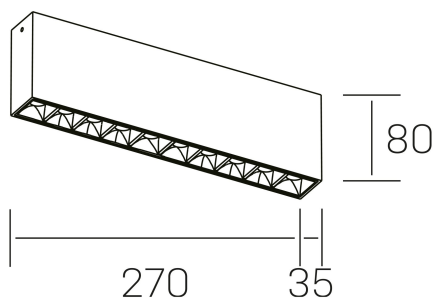

## GENERAL DETAILS

INSTALLATION	Surface
FINISHES ALUMINIUM	Black-White
LIGHT DIRECTION	Fixed
BEAM ANGLE	15°
INT/EXT IP DEGREE	IP20
MATERIAL	Aluminum
IK DEGREE	IK 6
UTILIZATION	Indoor
WARRANTY	3 years

## GENERAL DIMENSIONS

DIMENSIONS	270×35 mm
HEIGHT	h 80 mm
DIMENSIONES DE EMBALAJE	290 × 150 × 45 mm

\*Please might expect a max.15% figure reduction in finishes other than white