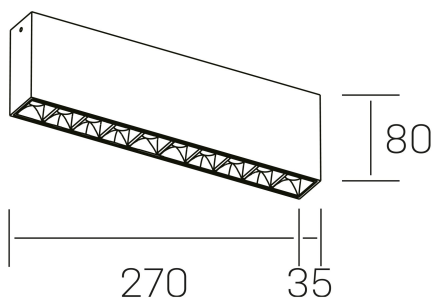

#### GENERAL DETAILS

INSTALLATION	Surface
FINISHES ALUMINIUM	Black-White
LIGHT DIRECTION	Fixed
BEAM ANGLE	15°
INT/EXT IP DEGREE	IP20
MATERIAL	Aluminum
IK DEGREE	IK 6
UTILIZATION	Indoor
WARRANTY	3 years

#### GENERAL DIMENSIONS

DIMENSIONS	270×35 mm
HEIGHT	h 80 mm
DIMENSIONES DE EMBALAJE	290 × 150 × 45 mm

\*Please might expect a max.15% figure reduction in finishes other than white