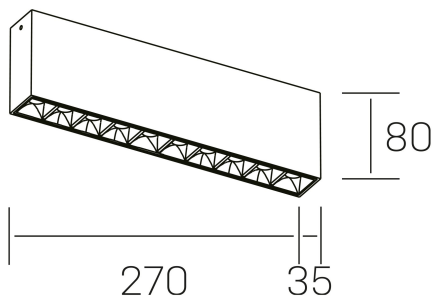

## GENERAL DETAILS

INSTALLATION	Surface
FINISHES ALUMINIUM	Black-Black
LIGHT DIRECTION	Fixed
BEAM ANGLE	45°
INT/EXT IP DEGREE	IP20
MATERIAL	Aluminum
IK DEGREE	IK 6
UTILIZATION	Indoor
WARRANTY	5 years

## GENERAL DIMENSIONS

DIMENSIONS	.02 (270x35mm)
HEIGHT	h 80 mm
DIMENSIONES DE EMBALAJE	290 × 150 × 45 mm

\*Please might expect a max.15% figure reduction in finishes other than white