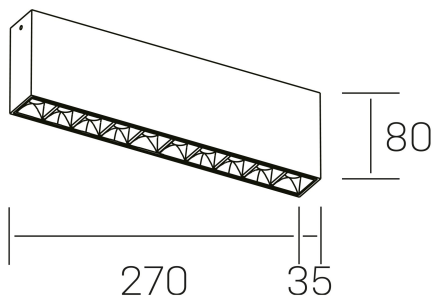

## GENERAL DETAILS

INSTALLATION	Surface
FINISHES ALUMINIUM	Black-Black
LIGHT DIRECTION	Fixed
BEAM ANGLE	45°
INT/EXT IP DEGREE	IP20
MATERIAL	Aluminum
IK DEGREE	IK 6
UTILIZATION	Indoor
WARRANTY	3 years

## GENERAL DIMENSIONS

DIMENSIONS	270×35 mm
HEIGHT	h 80 mm
DIMENSIONES DE EMBALAJE	290 × 150 × 45 mm

\*Please might expect a max.15% figure reduction in finishes other than white