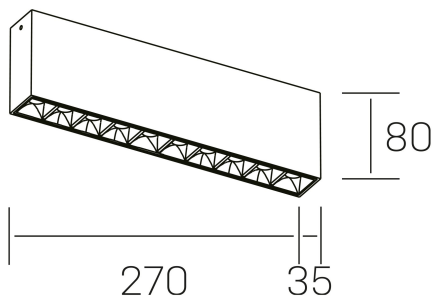

nseS
K51300.02.SR.BK-BK.45.ST.9.30

GENERAL DETAILS

INSTALLATION	Surface
FINISHES ALUMINIUM	Black-Black
LIGHT DIRECTION	Fixed
BEAM ANGLE	45°
INT/EXT IP DEGREE	IP20
MATERIAL	Aluminum
IK DEGREE	IK 6
UTILIZATION	Indoor
WARRANTY	3 years

ELECTRICAL DETAILS

LAMP	LED
POWER	20 W
COLOUR TEMPERATURE	3000K
LUMINOUS FLUX	1530 Lm
EFFICACY DIMMING	73 Lm/W
DIMABLE	No Dim
DRIVER	Integrated
CLASS PROTECTION	II
COLOUR RENDERING INDEX	CRI>90
VOLTAGE	220-240 V
FRECUENCIA	50-60 Hz
CURRENT INTENSITY	600 mA
LIFE TIME	50.000 h

GENERAL DIMENSIONS

DIMENSIONS	270×35 mm
HEIGHT	h 80 mm
DIMENSIONES DE EMBALAJE	290 × 150 × 45 mm

*Please might expect a max.15% figure reduction in finishes other than white